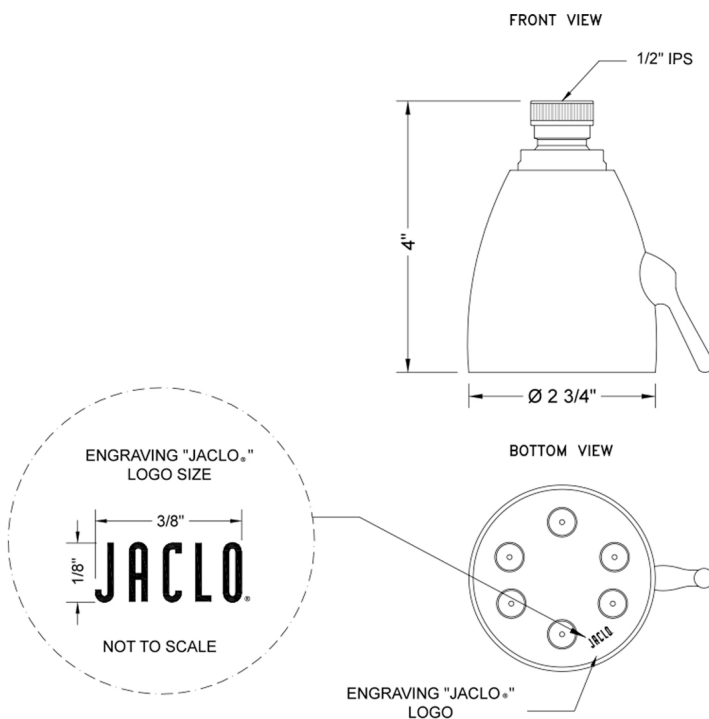

SPECIFICATION DRAWING:

SPRAY PATTERNS:

COMPLIANCES:

CEC

Complies with: ASME A112.18.1-2012/CSA B125.1-12