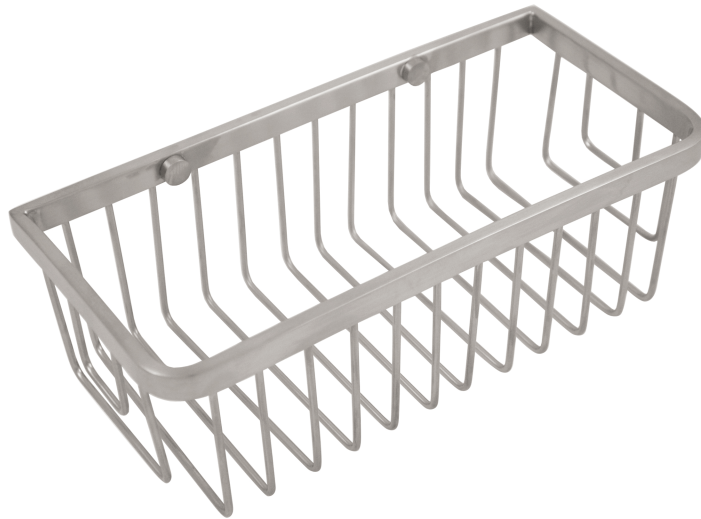

Square Wire Basket

Model #: BSK-1-

FEATURES:

- Solid Brass Construction
- Fully Polished and Plated wire basket
- Concealed mounting screws

AVAILABLE FINISHES:

Polished Chrome (PCH)	Satin Chrome (SC)	Bronze Umber (BU)
Satin Nickel (SN)	Pewter (PEW)	Caramel Bronze (CB)
Polished Nickel (PN)	Antique Brass (AB)	Antique Copper (ACU)
Oil-Rubbed Bronze (ORB)	Polished Brass (PB)	Polished Copper (PCU)
Vintage Bronze (VB)	Satin Brass (SB)	Matte Black (MBK)
Satin Gold (SG)	Polished Gold (PG)	Black Nickel (BKN)
Bombay Gold (BG)	Jewelers Gold (JG)	Europa Bronze (EB)
White (WH)	Sedona Beige (SDB)	Tristan Brass (TB)
Unlacquered Brass (ULB)	Satin Cooper (SCU)	