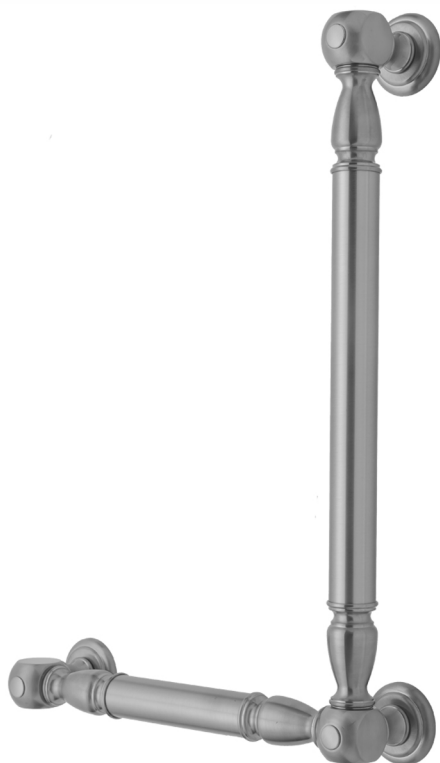

G20 16H x 12W 90° Left Hand Grab Bar

Model #: **G20-16H-12W-LH-**

FEATURES:

- ADA compliant when properly installed
- All brass construction, fully polished & plated
- All grab bars can be custom sized. Contact JACLO for pricing & availability
- Optional handshower sliders and toilet paper/wash cloth holders can be added only upon initial order
- Grab bars over 32" REQUIRE a middle post

AVAILABLE FINISHES:

Polished Chrome (PCH)	Satin Chrome (SC)	Bronze Umber (BU)
Satin Nickel (SN)	Pewter (PEW)	Caramel Bronze (CB)
Polished Nickel (PN)	Antique Brass (AB)	Antique Copper (ACU)
Oil-Rubbed Bronze (ORB)	Polished Brass (PB)	Polished Copper (PCU)
Vintage Bronze (VB)	Satin Brass (SB)	Rose Gold (RG)
Matte Black (MBK)	Satin Gold (SG)	Polished Gold (PG)
Black Nickel (BKN)	Bombay Gold (BG)	Jewelers Gold (JG)
Europa Bronze (EB)	White (WH)	Sedona Beige (SDB)
Tristan Brass (TB)	Unlacquered Brass (ULB)	Satin Cooper (SCU)

SPECIFICATION DRAWING:

BRASS LUXURY GRAB BAR			
PART. #	DESCRIPTION	A H	B W
G20-12H-12W	CENTER TO CENTER	12"	12"
G20-12H-16W	CENTER TO CENTER	12"	16"
G20-12H-24W	CENTER TO CENTER	12"	24"
G20-12H-32W	CENTER TO CENTER	12"	32"
G20-16H-12W	CENTER TO CENTER	16"	12"
G20-16H-16W	CENTER TO CENTER	16"	16"
G20-16H-24W	CENTER TO CENTER	16"	24"
G20-16H-32W	CENTER TO CENTER	16"	32"
G20-24H-12W	CENTER TO CENTER	24"	12"
G20-24H-16W	CENTER TO CENTER	24"	16"
G20-24H-24W	CENTER TO CENTER	24"	24"
G20-24H-32W	CENTER TO CENTER	24"	32"
G20-32H-12W	CENTER TO CENTER	32"	12"
G20-32H-16W	CENTER TO CENTER	32"	16"
G20-32H-24W	CENTER TO CENTER	32"	24"
G20-32H-32W	CENTER TO CENTER	32"	32"