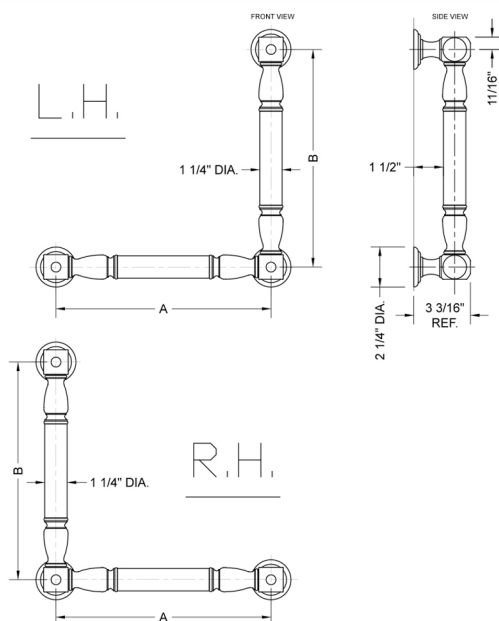

G20 16H x 12W 90° Left Hand Grab Bar

Model #: **G20-16H-12W-LH-**

FEATURES:

- ADA compliant when properly installed
- All brass construction, fully polished & plated
- All grab bars can be custom sized. Contact JACLO for pricing & availability
- Optional handshower sliders and toilet paper/wash cloth holders can be added only upon initial order
- Grab bars over 32" REQUIRE a middle post

SPECIFICATION DRAWING:

BRASS LUXURY GRAB BAR			
PART. #	DESCRIPTION	A H	B W
G20-12H-12W	CENTER TO CENTER	12"	12"
G20-12H-16W	CENTER TO CENTER	12"	16"
G20-12H-24W	CENTER TO CENTER	12"	24"
G20-12H-32W	CENTER TO CENTER	12"	32"
G20-16H-12W	CENTER TO CENTER	16"	12"
G20-16H-16W	CENTER TO CENTER	16"	16"
G20-16H-24W	CENTER TO CENTER	16"	24"
G20-16H-32W	CENTER TO CENTER	16"	32"
G20-24H-12W	CENTER TO CENTER	24"	12"
G20-24H-16W	CENTER TO CENTER	24"	16"
G20-24H-24W	CENTER TO CENTER	24"	24"
G20-24H-32W	CENTER TO CENTER	24"	32"
G20-32H-12W	CENTER TO CENTER	32"	12"
G20-32H-16W	CENTER TO CENTER	32"	16"
G20-32H-24W	CENTER TO CENTER	32"	24"
G20-32H-32W	CENTER TO CENTER	32"	32"