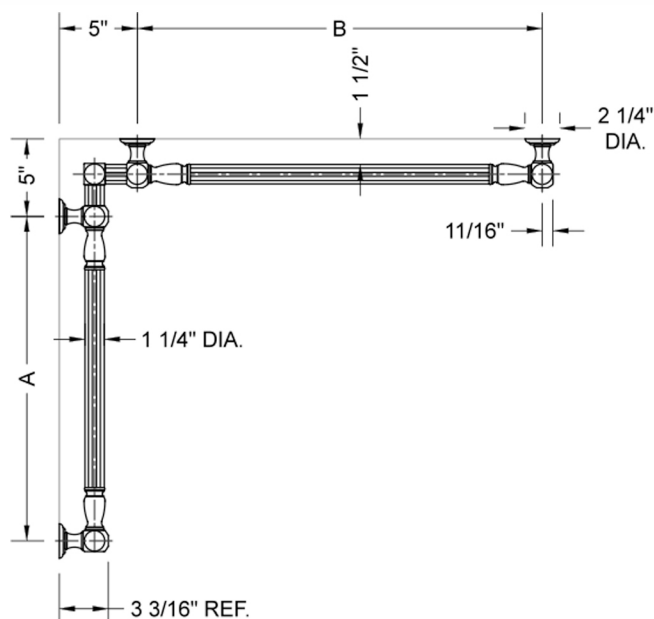

G21 16" x 16" Inside Corner Grab Bar

Model #: **G21-16-16-IC-**

FEATURES:

- ADA compliant when properly installed
- All brass construction, fully polished & plated
- All grab bars can be custom sized. Contact JACLO for pricing & availability
- Optional handshower sliders and toilet paper/wash cloth holders can be added only upon initial order
- Grab bars over 32" REQUIRE a middle post

SPECIFICATION DRAWING:

BRASS LUXURY GRAB BAR							
PART. #	DESCRIPTION	A	B	PART. #	DESCRIPTION	A	B
G21-12-12-IC	CENTER OF POST	12"	12"	G21-24-36-IC	CENTER OF POST	24"	36"
G21-12-16-IC	CENTER OF POST	12"	16"	G21-24-48-IC	CENTER OF POST	24"	48"
G21-12-24-IC	CENTER OF POST	12"	24"	G21-24-60-IC	CENTER OF POST	24"	60"
G21-12-32-IC	CENTER OF POST	12"	32"				
G21-12-36-IC	CENTER OF POST	12"	36"	G21-32-32-IC	CENTER OF POST	32"	32"
G21-12-48-IC	CENTER OF POST	12"	48"	G21-32-36-IC	CENTER OF POST	32"	36"
G21-12-60-IC	CENTER OF POST	12"	60"	G21-32-48-IC	CENTER OF POST	32"	48"
				G21-32-60-IC	CENTER OF POST	32"	60"
G21-16-16-IC	CENTER OF POST	16"	16"				
G21-16-24-IC	CENTER OF POST	16"	24"	G21-36-36-IC	CENTER OF POST	36"	36"
G21-16-32-IC	CENTER OF POST	16"	32"	G21-36-48-IC	CENTER OF POST	36"	48"
				G21-36-60-IC	CENTER OF POST	36"	60"
G21-16-36-IC	CENTER OF POST	16"	36"				
G21-16-48-IC	CENTER OF POST	16"	48"	G21-48-48-IC	CENTER OF POST	48"	48"
G21-16-60-IC	CENTER OF POST	16"	60"	G21-48-60-IC	CENTER OF POST	48"	60"
G21-24-24-IC	CENTER OF POST	24"	24"	G21-60-60-IC	CENTER OF POST	60"	60"
G21-24-32-IC	CENTER OF POST	24"	32"				