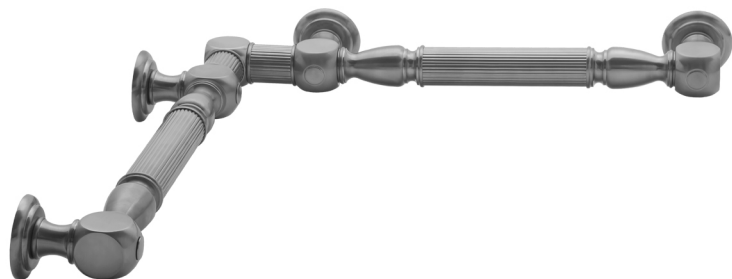

G21 16" x 16" Inside Corner Grab Bar

Model #: **G21-16-16-IC-**

FEATURES:

- ADA compliant when properly installed
- All brass construction, fully polished & plated
- All grab bars can be custom sized. Contact JACLO for pricing & availability
- Optional handshower sliders and toilet paper/wash cloth holders can be added only upon initial order
- Grab bars over 32" REQUIRE a middle post

AVAILABLE FINISHES:

Polished Chrome (PCH)	Satin Chrome (SC)	Bronze Umber (BU)
Satin Nickel (SN)	Pewter (PEW)	Caramel Bronze (CB)
Polished Nickel (PN)	Antique Brass (AB)	Antique Copper (ACU)
Oil-Rubbed Bronze (ORB)	Polished Brass (PB)	Polished Copper (PCU)
Vintage Bronze (VB)	Satin Brass (SB)	Rose Gold (RG)
Matte Black (MBK)	Satin Gold (SG)	Polished Gold (PG)
Black Nickel (BKN)	Bombay Gold (BG)	Jewelers Gold (JG)
Europa Bronze (EB)	White (WH)	Sedona Beige (SDB)
Tristan Brass (TB)	Unlacquered Brass (ULB)	Satin Cooper (SCU)