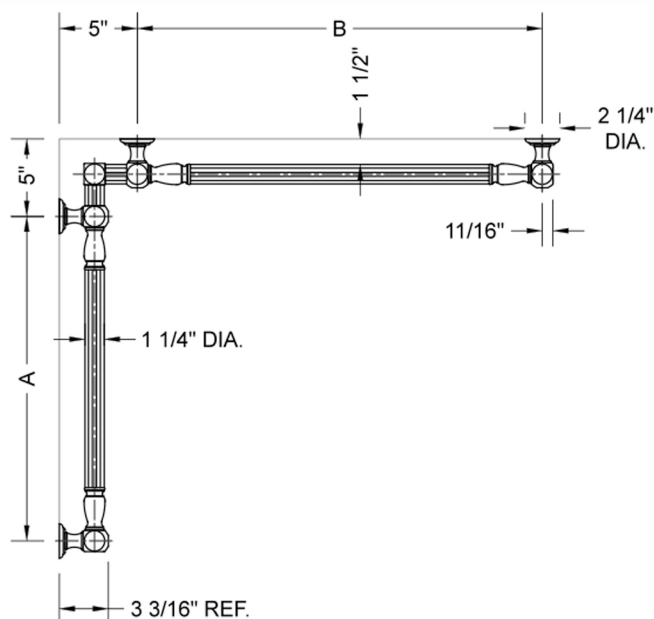

G21 24" x 36" Inside Corner Grab Bar

Model #: **G21-24-36-IC-**

FEATURES:

- ADA compliant when properly installed
- All brass construction, fully polished & plated
- All grab bars can be custom sized. Contact JACLO for pricing & availability
- Optional handshower sliders and toilet paper/wash cloth holders can be added only upon initial order
- Grab bars over 32" REQUIRE a middle post

SPECIFICATION DRAWING:

BRASS LUXURY GRAB BAR							
PART. #	DESCRIPTION	A	B	PART. #	DESCRIPTION	A	B
G21-12-12-IC	CENTER OF POST	12"	12"	G21-24-36-IC	CENTER OF POST	24"	36"
G21-12-16-IC	CENTER OF POST	12"	16"	G21-24-48-IC	CENTER OF POST	24"	48"
G21-12-24-IC	CENTER OF POST	12"	24"	G21-24-60-IC	CENTER OF POST	24"	60"
G21-12-32-IC	CENTER OF POST	12"	32"				
				G21-32-32-IC	CENTER OF POST	32"	32"
G21-12-36-IC	CENTER OF POST	12"	36"	G21-32-36-IC	CENTER OF POST	32"	36"
G21-12-48-IC	CENTER OF POST	12"	48"	G21-32-48-IC	CENTER OF POST	32"	48"
G21-12-60-IC	CENTER OF POST	12"	60"	G21-32-60-IC	CENTER OF POST	32"	60"
G21-16-16-IC	CENTER OF POST	16"	16"	G21-36-36-IC	CENTER OF POST	36"	36"
G21-16-24-IC	CENTER OF POST	16"	24"	G21-36-48-IC	CENTER OF POST	36"	48"
G21-16-32-IC	CENTER OF POST	16"	32"	G21-36-60-IC	CENTER OF POST	36"	60"
G21-16-36-IC	CENTER OF POST	16"	36"	G21-48-48-IC	CENTER OF POST	48"	48"
G21-16-48-IC	CENTER OF POST	16"	48"	G21-48-60-IC	CENTER OF POST	48"	60"
G21-16-60-IC	CENTER OF POST	16"	60"				
				G21-60-60-IC	CENTER OF POST	60"	60"
G21-24-24-IC	CENTER OF POST	24"	24"				
G21-24-32-IC	CENTER OF POST	24"	32"				