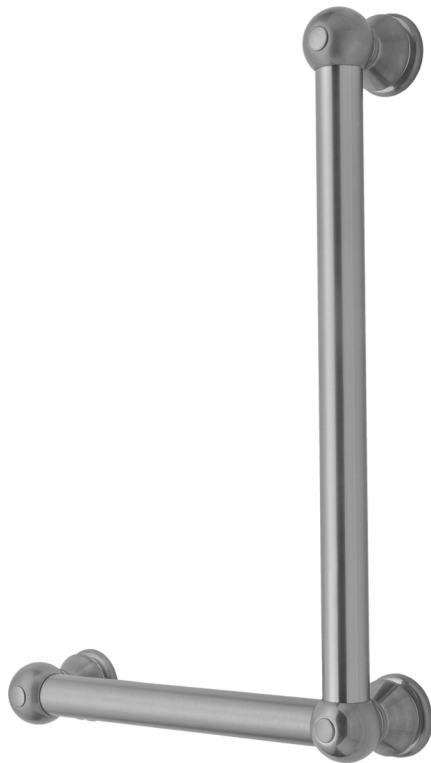

G30 24H x 12W 90° Left Hand Grab Bar

Model #: **G30-24H-12W-LH-**

FEATURES:

- ADA compliant when properly installed
- All brass construction, fully polished & plated
- All grab bars can be custom sized. Contact JACLO for pricing & availability
- Optional handshower sliders and toilet paper/wash cloth holders can be added only upon initial order
- Grab bars over 32" REQUIRE a middle post

AVAILABLE FINISHES:

Polished Chrome (PCH)	Satin Chrome (SC)	Bronze Umber (BU)
Satin Nickel (SN)	Pewter (PEW)	Caramel Bronze (CB)
Polished Nickel (PN)	Antique Brass (AB)	Antique Copper (ACU)
Oil-Rubbed Bronze (ORB)	Polished Brass (PB)	Polished Copper (PCU)
Vintage Bronze (VB)	Satin Brass (SB)	Rose Gold (RG)
Matte Black (MBK)	Satin Gold (SG)	Polished Gold (PG)
Black Nickel (BKN)	Bombay Gold (BG)	Jewelers Gold (JG)
Europa Bronze (EB)	White (WH)	Sedona Beige (SDB)
Tristan Brass (TB)	Unlacquered Brass (ULB)	Satin Cooper (SCU)

SPECIFICATION DRAWING:

BRASS LUXURY GRAB BAR			
PART. #	DESCRIPTION	A H	B W
G30-12H-12W	CENTER TO CENTER	12"	12"
G30-12H-16W	CENTER TO CENTER	12"	16"
G30-12H-24W	CENTER TO CENTER	12"	24"
G30-12H-32W	CENTER TO CENTER	12"	32"
G30-16H-12W	CENTER TO CENTER	16"	12"
G30-16H-16W	CENTER TO CENTER	16"	16"
G30-16H-24W	CENTER TO CENTER	16"	24"
G30-16H-32W	CENTER TO CENTER	16"	32"
G30-24H-12W	CENTER TO CENTER	24"	12"
G30-24H-16W	CENTER TO CENTER	24"	16"
G30-24H-24W	CENTER TO CENTER	24"	24"
G30-24H-32W	CENTER TO CENTER	24"	32"
G30-32H-12W	CENTER TO CENTER	32"	12"
G30-32H-16W	CENTER TO CENTER	32"	16"
G30-32H-24W	CENTER TO CENTER	32"	24"
G30-32H-32W	CENTER TO CENTER	32"	32"