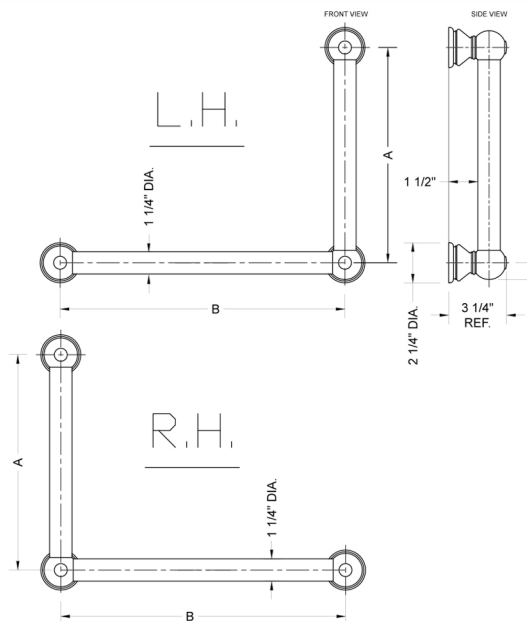

G30 24H x 12W 90° Left Hand Grab Bar

Model #: **G30-24H-12W-LH-**

FEATURES:

- ADA compliant when properly installed
- All brass construction, fully polished & plated
- All grab bars can be custom sized. Contact JACLO for pricing & availability
- Optional handshower sliders and toilet paper/wash cloth holders can be added only upon initial order
- Grab bars over 32" REQUIRE a middle post

SPECIFICATION DRAWING:

BRASS LUXURY GRAB BAR			
PART. #	DESCRIPTION	A H	B W
G30-12H-12W	CENTER TO CENTER	12"	12"
G30-12H-16W	CENTER TO CENTER	12"	16"
G30-12H-24W	CENTER TO CENTER	12"	24"
G30-12H-32W	CENTER TO CENTER	12"	32"
G30-16H-12W	CENTER TO CENTER	16"	12"
G30-16H-16W	CENTER TO CENTER	16"	16"
G30-16H-24W	CENTER TO CENTER	16"	24"
G30-16H-32W	CENTER TO CENTER	16"	32"
G30-24H-12W	CENTER TO CENTER	24"	12"
G30-24H-16W	CENTER TO CENTER	24"	16"
G30-24H-24W	CENTER TO CENTER	24"	24"
G30-24H-32W	CENTER TO CENTER	24"	32"
G30-32H-12W	CENTER TO CENTER	32"	12"
G30-32H-16W	CENTER TO CENTER	32"	16"
G30-32H-24W	CENTER TO CENTER	32"	24"
G30-32H-32W	CENTER TO CENTER	32"	32"