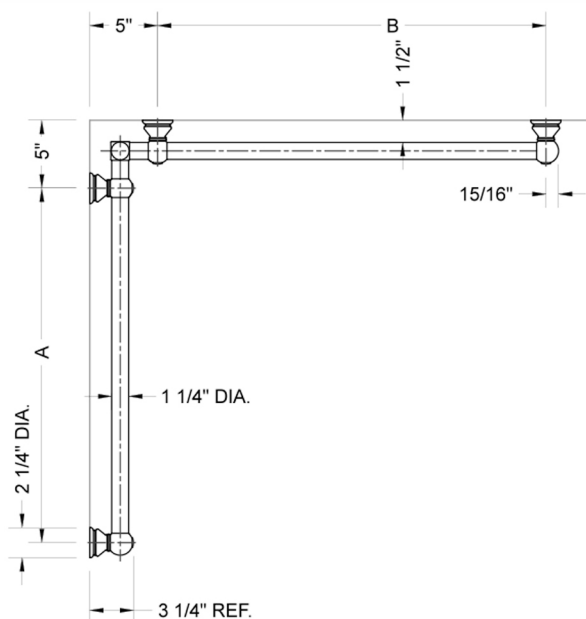

G30 32" x 36" Inside Corner Grab Bar

Model #: G30-32-36-IC-

FEATURES:

- ADA compliant when properly installed
- All brass construction, fully polished & plated
- All grab bars can be custom sized. Contact JACLO for pricing & availability
- Optional handshower sliders and toilet paper/wash cloth holders can be added only upon initial order
- Grab bars over 32" REQUIRE a middle post

SPECIFICATION DRAWING:

BRASS LUXURY GRAB BAR							
PART. #	DESCRIPTION	A	B	PART. #	DESCRIPTION	A	B
G30-12-12-IC	CENTER OF POST	12"	12"	G30-24-36-IC	CENTER OF POST	24"	36"
G30-12-16-IC	CENTER OF POST	12"	16"	G30-24-48-IC	CENTER OF POST	24"	48"
G30-12-24-IC	CENTER OF POST	12"	24"	G30-24-60-IC	CENTER OF POST	24"	60"
G30-12-32-IC	CENTER OF POST	12"	32"				
G30-12-36-IC	CENTER OF POST	12"	36"	G30-32-32-IC	CENTER OF POST	32"	32"
G30-12-48-IC	CENTER OF POST	12"	48"	G30-32-36-IC	CENTER OF POST	32"	36"
G30-12-60-IC	CENTER OF POST	12"	60"	G30-32-48-IC	CENTER OF POST	32"	48"
				G30-32-60-IC	CENTER OF POST	32"	60"
G30-16-16-IC	CENTER OF POST	16"	16"				
G30-16-24-IC	CENTER OF POST	16"	24"	G30-36-36-IC	CENTER OF POST	36"	36"
G30-16-32-IC	CENTER OF POST	16"	32"	G30-36-48-IC	CENTER OF POST	36"	48"
				G30-36-60-IC	CENTER OF POST	36"	60"
G30-16-36-IC	CENTER OF POST	16"	36"				
G30-16-48-IC	CENTER OF POST	16"	48"	G30-48-48-IC	CENTER OF POST	48"	48"
G30-16-60-IC	CENTER OF POST	16"	60"	G30-48-60-IC	CENTER OF POST	48"	60"
G30-24-24-IC	CENTER OF POST	24"	24"	G30-60-60-IC	CENTER OF POST	60"	60"
G30-24-32-IC	CENTER OF POST	24"	32"				