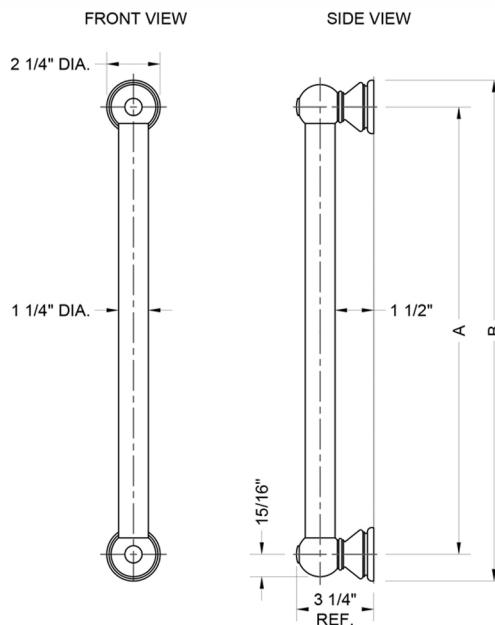

## 32" G30 Straight Grab Bar

Model #: G30-32-

### FEATURES:

- ADA compliant when properly installed
- All brass construction, fully polished & plated
- All grab bars can be custom sized. Contact JACLO for pricing & availability
- Optional handshower sliders and toilet paper/wash cloth holders can be added only upon initial order
- Grab bars over 32" REQUIRE a middle post

### SPECIFICATION DRAWING:

BRASS LUXURY GRAB BAR			
PART. #	DESCRIPTION	A	B
G30-12-XX	12" CENTER TO CENTER	12"	14 1/4"
G30-16-XX	16" CENTER TO CENTER	16"	18 1/4"
G30-18-XX	18" CENTER TO CENTER	18"	20 1/4"
G30-24-XX	24" CENTER TO CENTER	24"	26 1/4"
G30-32-XX	32" CENTER TO CENTER	32"	34 1/4"
*NOTE: GRAB BARS OVER 32" REQUIRE A MIDDLE POST			
G30-36-XX	36" CENTER TO CENTER	36"	38 1/4"
G30-42-XX	42" CENTER TO CENTER	42"	44 1/4"
G30-48-XX	48" CENTER TO CENTER	48"	50 1/4"
G30-60-XX	60" CENTER TO CENTER	60"	62 1/4"