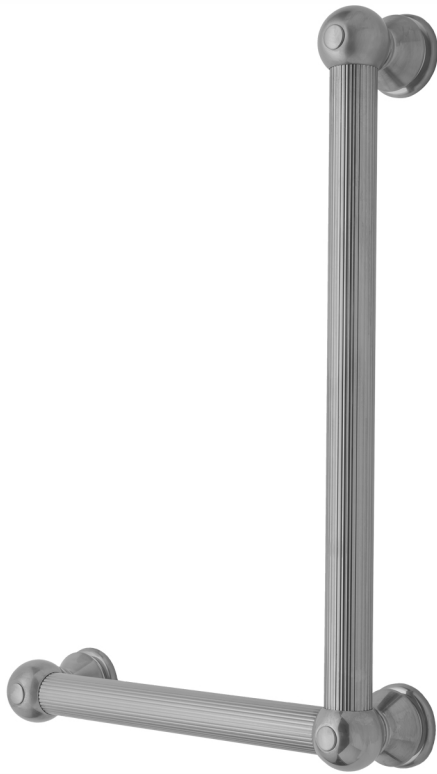

G33 32H x 12W 90° Left Hand Grab Bar

Model #: **G33-32H-12W-LH-**

FEATURES:

- ADA compliant when properly installed
- All brass construction, fully polished & plated
- All grab bars can be custom sized. Contact JACLO for pricing & availability
- Optional handshower sliders and toilet paper/wash cloth holders can be added only upon initial order
- Grab bars over 32" REQUIRE a middle post

AVAILABLE FINISHES:

Polished Chrome (PCH)	Satin Chrome (SC)	Bronze Umber (BU)
Satin Nickel (SN)	Pewter (PEW)	Caramel Bronze (CB)
Polished Nickel (PN)	Antique Brass (AB)	Antique Copper (ACU)
Oil-Rubbed Bronze (ORB)	Polished Brass (PB)	Polished Copper (PCU)
Vintage Bronze (VB)	Satin Brass (SB)	Rose Gold (RG)
Matte Black (MBK)	Satin Gold (SG)	Polished Gold (PG)
Black Nickel (BKN)	Bombay Gold (BG)	Jewelers Gold (JG)
Europa Bronze (EB)	White (WH)	Sedona Beige (SDB)
Tristan Brass (TB)	Unlacquered Brass (ULB)	Satin Cooper (SCU)

SPECIFICATION DRAWING:

BRASS LUXURY GRAB BAR			
PART. #	DESCRIPTION	A H	B W
G33-12H-12W	CENTER TO CENTER	12"	12"
G33-12H-16W	CENTER TO CENTER	12"	16"
G33-12H-24W	CENTER TO CENTER	12"	24"
G33-12H-32W	CENTER TO CENTER	12"	32"
G33-16H-12W	CENTER TO CENTER	16"	12"
G33-16H-16W	CENTER TO CENTER	16"	16"
G33-16H-24W	CENTER TO CENTER	16"	24"
G33-16H-32W	CENTER TO CENTER	16"	32"
G33-24H-12W	CENTER TO CENTER	24"	12"
G33-24H-16W	CENTER TO CENTER	24"	16"
G33-24H-24W	CENTER TO CENTER	24"	24"
G33-24H-32W	CENTER TO CENTER	24"	32"
G33-32H-12W	CENTER TO CENTER	32"	12"
G33-32H-16W	CENTER TO CENTER	32"	16"
G33-32H-24W	CENTER TO CENTER	32"	24"
G33-32H-32W	CENTER TO CENTER	32"	32"