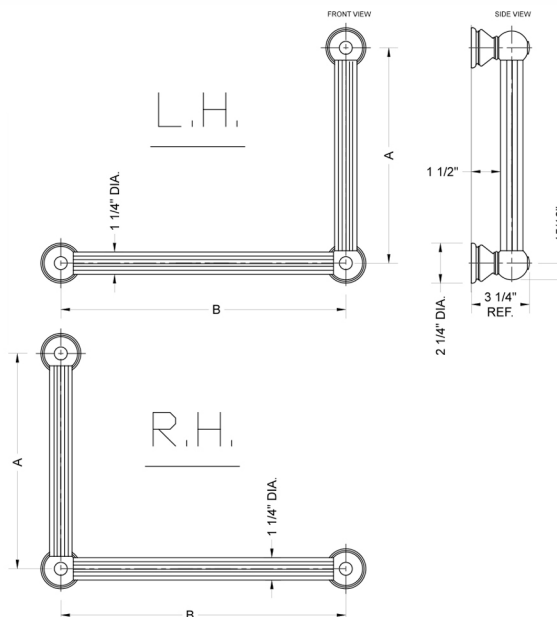

G33 32H x 12W 90° Left Hand Grab Bar

Model #: **G33-32H-12W-LH-**

FEATURES:

- ADA compliant when properly installed
- All brass construction, fully polished & plated
- All grab bars can be custom sized. Contact JACLO for pricing & availability
- Optional handshower sliders and toilet paper/wash cloth holders can be added only upon initial order
- Grab bars over 32" REQUIRE a middle post

SPECIFICATION DRAWING:

BRASS LUXURY GRAB BAR			
PART. #	DESCRIPTION	A H	B W
G33-12H-12W	CENTER TO CENTER	12"	12"
G33-12H-16W	CENTER TO CENTER	12"	16"
G33-12H-24W	CENTER TO CENTER	12"	24"
G33-12H-32W	CENTER TO CENTER	12"	32"
G33-16H-12W	CENTER TO CENTER	16"	12"
G33-16H-16W	CENTER TO CENTER	16"	16"
G33-16H-24W	CENTER TO CENTER	16"	24"
G33-16H-32W	CENTER TO CENTER	16"	32"
G33-24H-12W	CENTER TO CENTER	24"	12"
G33-24H-16W	CENTER TO CENTER	24"	16"
G33-24H-24W	CENTER TO CENTER	24"	24"
G33-24H-32W	CENTER TO CENTER	24"	32"
G33-32H-12W	CENTER TO CENTER	32"	12"
G33-32H-16W	CENTER TO CENTER	32"	16"
G33-32H-24W	CENTER TO CENTER	32"	24"
G33-32H-32W	CENTER TO CENTER	32"	32"