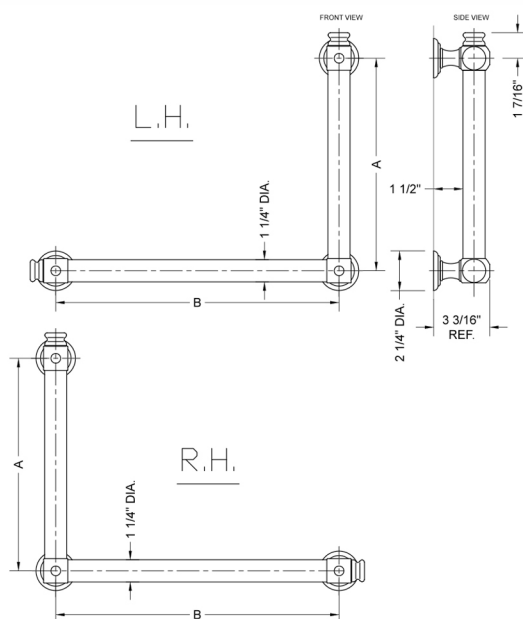

G60 24H x 16W 90° Left Hand Grab Bar

Model #: **G60-24H-16W-LH-**

FEATURES:

- ADA compliant when properly installed
- All brass construction, fully polished & plated
- All grab bars can be custom sized. Contact JACLO for pricing & availability
- Optional handshower sliders and toilet paper/wash cloth holders can be added only upon initial order
- Grab bars over 32" REQUIRE a middle post

SPECIFICATION DRAWING:

BRASS LUXURY GRAB BAR			
PART. #	DESCRIPTION	A H	B W
G60-12H-12W	CENTER TO CENTER	12"	12"
G60-12H-16W	CENTER TO CENTER	12"	16"
G60-12H-24W	CENTER TO CENTER	12"	24"
G60-12H-32W	CENTER TO CENTER	12"	32"
G60-16H-12W	CENTER TO CENTER	16"	12"
G60-16H-16W	CENTER TO CENTER	16"	16"
G60-16H-24W	CENTER TO CENTER	16"	24"
G60-16H-32W	CENTER TO CENTER	16"	32"
G60-24H-12W	CENTER TO CENTER	24"	12"
G60-24H-16W	CENTER TO CENTER	24"	16"
G60-24H-24W	CENTER TO CENTER	24"	24"
G60-24H-32W	CENTER TO CENTER	24"	32"
G60-32H-12W	CENTER TO CENTER	32"	12"
G60-32H-16W	CENTER TO CENTER	32"	16"
G60-32H-24W	CENTER TO CENTER	32"	24"
G60-32H-32W	CENTER TO CENTER	32"	32"