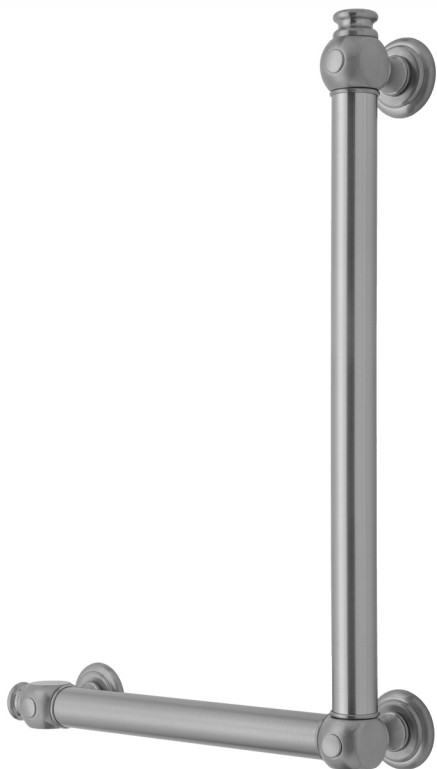

G60 24H x 16W 90° Left Hand Grab Bar

Model #: **G60-24H-16W-LH-**

FEATURES:

- ADA compliant when properly installed
- All brass construction, fully polished & plated
- All grab bars can be custom sized. Contact JACLO for pricing & availability
- Optional handshower sliders and toilet paper/wash cloth holders can be added only upon initial order
- Grab bars over 32" REQUIRE a middle post

AVAILABLE FINISHES:

Polished Chrome (PCH)	Satin Chrome (SC)	Bronze Umber (BU)
Satin Nickel (SN)	Pewter (PEW)	Caramel Bronze (CB)
Polished Nickel (PN)	Antique Brass (AB)	Antique Copper (ACU)
Oil-Rubbed Bronze (ORB)	Polished Brass (PB)	Polished Copper (PCU)
Vintage Bronze (VB)	Satin Brass (SB)	Rose Gold (RG)
Matte Black (MBK)	Satin Gold (SG)	Polished Gold (PG)
Black Nickel (BKN)	Bombay Gold (BG)	Jewelers Gold (JG)
Europa Bronze (EB)	White (WH)	Sedona Beige (SDB)
Tristan Brass (TB)	Unlacquered Brass (ULB)	Satin Cooper (SCU)

SPECIFICATION DRAWING:

BRASS LUXURY GRAB BAR			
PART. #	DESCRIPTION	A H	B W
G60-12H-12W	CENTER TO CENTER	12"	12"
G60-12H-16W	CENTER TO CENTER	12"	16"
G60-12H-24W	CENTER TO CENTER	12"	24"
G60-12H-32W	CENTER TO CENTER	12"	32"
G60-16H-12W	CENTER TO CENTER	16"	12"
G60-16H-16W	CENTER TO CENTER	16"	16"
G60-16H-24W	CENTER TO CENTER	16"	24"
G60-16H-32W	CENTER TO CENTER	16"	32"
G60-24H-12W	CENTER TO CENTER	24"	12"
G60-24H-16W	CENTER TO CENTER	24"	16"
G60-24H-24W	CENTER TO CENTER	24"	24"
G60-24H-32W	CENTER TO CENTER	24"	32"
G60-32H-12W	CENTER TO CENTER	32"	12"
G60-32H-16W	CENTER TO CENTER	32"	16"
G60-32H-24W	CENTER TO CENTER	32"	24"
G60-32H-32W	CENTER TO CENTER	32"	32"