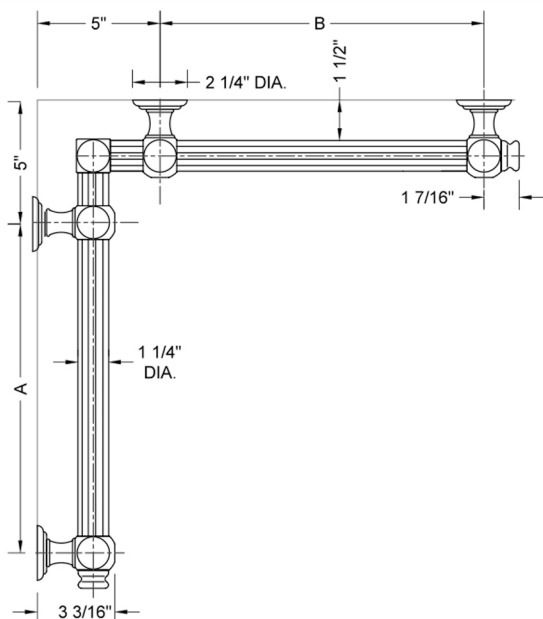

G61 24" x 48" Inside Corner Grab Bar

Model #: **G61-24-48-IC-**

FEATURES:

- ADA compliant when properly installed
- All brass construction, fully polished & plated
- All grab bars can be custom sized. Contact JACLO for pricing & availability
- Optional handshower sliders and toilet paper/wash cloth holders can be added only upon initial order
- Grab bars over 32" REQUIRE a middle post

SPECIFICATION DRAWING:

BRASS LUXURY GRAB BAR							
PART. #	DESCRIPTION	A	B	PART. #	DESCRIPTION	A	B
G61-12-12-IC	CENTER OF POST	12"	12"	G61-24-36-IC	CENTER OF POST	24"	36"
G61-12-16-IC	CENTER OF POST	12"	16"	G61-24-48-IC	CENTER OF POST	24"	48"
G61-12-24-IC	CENTER OF POST	12"	24"	G61-24-60-IC	CENTER OF POST	24"	60"
G61-12-32-IC	CENTER OF POST	12"	32"				
				G61-32-32-IC	CENTER OF POST	32"	32"
G61-12-36-IC	CENTER OF POST	12"	36"	G61-32-36-IC	CENTER OF POST	32"	36"
G61-12-48-IC	CENTER OF POST	12"	48"	G61-32-48-IC	CENTER OF POST	32"	48"
G61-12-60-IC	CENTER OF POST	12"	60"	G61-32-60-IC	CENTER OF POST	32"	60"
G61-16-16-IC	CENTER OF POST	16"	16"	G61-36-36-IC	CENTER OF POST	36"	36"
G61-16-24-IC	CENTER OF POST	16"	24"	G61-36-48-IC	CENTER OF POST	36"	48"
G61-16-32-IC	CENTER OF POST	16"	32"	G61-36-60-IC	CENTER OF POST	36"	60"
G61-16-36-IC	CENTER OF POST	16"	36"	G61-48-48-IC	CENTER OF POST	48"	48"
G61-16-48-IC	CENTER OF POST	16"	48"	G61-48-60-IC	CENTER OF POST	48"	60"
G61-16-60-IC	CENTER OF POST	16"	60"				
				G61-60-60-IC	CENTER OF POST	60"	60"
G61-24-24-IC	CENTER OF POST	24"	24"				
G61-24-32-IC	CENTER OF POST	24"	32"				