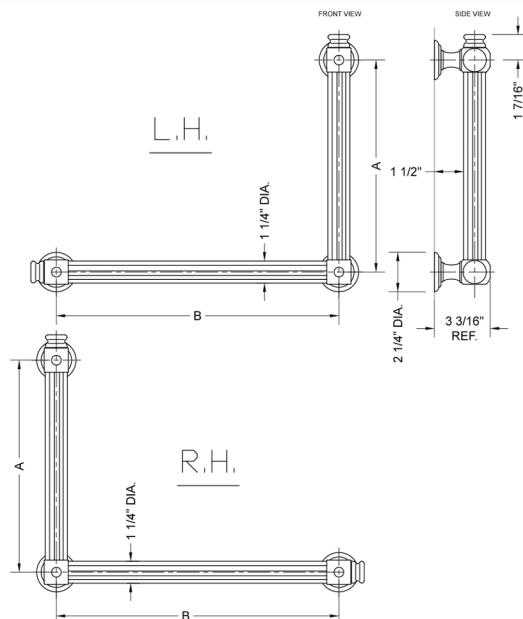

G61 32H x 16W 90° Right Hand Grab Bar

Model #: **G61-32H-16W-RH-**

FEATURES:

- ADA compliant when properly installed
- All brass construction, fully polished & plated
- All grab bars can be custom sized. Contact JACLO for pricing & availability
- Optional handshower sliders and toilet paper/wash cloth holders can be added only upon initial order
- Grab bars over 32" REQUIRE a middle post

SPECIFICATION DRAWING:

BRASS LUXURY GRAB BAR			
PART. #	DESCRIPTION	A H	B W
G61-12H-12W	CENTER TO CENTER	12"	12"
G61-12H-16W	CENTER TO CENTER	12"	16"
G61-12H-24W	CENTER TO CENTER	12"	24"
G61-12H-32W	CENTER TO CENTER	12"	32"
G61-16H-12W	CENTER TO CENTER	16"	12"
G61-16H-16W	CENTER TO CENTER	16"	16"
G61-16H-24W	CENTER TO CENTER	16"	24"
G61-16H-32W	CENTER TO CENTER	16"	32"
G61-24H-12W	CENTER TO CENTER	24"	12"
G61-24H-16W	CENTER TO CENTER	24"	16"
G61-24H-24W	CENTER TO CENTER	24"	24"
G61-24H-32W	CENTER TO CENTER	24"	32"
G61-32H-12W	CENTER TO CENTER	32"	12"
G61-32H-16W	CENTER TO CENTER	32"	16"
G61-32H-24W	CENTER TO CENTER	32"	24"
G61-32H-32W	CENTER TO CENTER	32"	32"