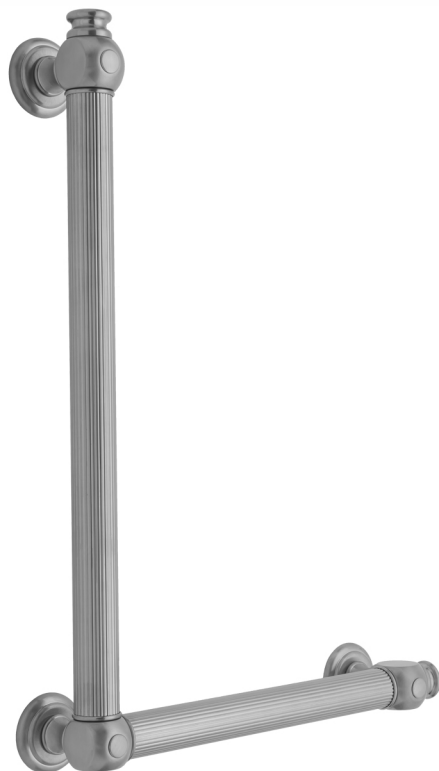

G61 32H x 16W 90° Right Hand Grab Bar

Model #: **G61-32H-16W-RH-**

FEATURES:

- ADA compliant when properly installed
- All brass construction, fully polished & plated
- All grab bars can be custom sized. Contact JACLO for pricing & availability
- Optional handshower sliders and toilet paper/wash cloth holders can be added only upon initial order
- Grab bars over 32" REQUIRE a middle post

AVAILABLE FINISHES:

Polished Chrome (PCH)	Satin Chrome (SC)	Bronze Umber (BU)
Satin Nickel (SN)	Pewter (PEW)	Caramel Bronze (CB)
Polished Nickel (PN)	Antique Brass (AB)	Antique Copper (ACU)
Oil-Rubbed Bronze (ORB)	Polished Brass (PB)	Polished Copper (PCU)
Vintage Bronze (VB)	Satin Brass (SB)	Rose Gold (RG)
Matte Black (MBK)	Satin Gold (SG)	Polished Gold (PG)
Black Nickel (BKN)	Bombay Gold (BG)	Jewelers Gold (JG)
Europa Bronze (EB)	White (WH)	Sedona Beige (SDB)
Tristan Brass (TB)	Unlacquered Brass (ULB)	Satin Cooper (SCU)

SPECIFICATION DRAWING:

BRASS LUXURY GRAB BAR			
PART. #	DESCRIPTION	A H	B W
G61-12H-12W	CENTER TO CENTER	12"	12"
G61-12H-16W	CENTER TO CENTER	12"	16"
G61-12H-24W	CENTER TO CENTER	12"	24"
G61-12H-32W	CENTER TO CENTER	12"	32"
G61-16H-12W	CENTER TO CENTER	16"	12"
G61-16H-16W	CENTER TO CENTER	16"	16"
G61-16H-24W	CENTER TO CENTER	16"	24"
G61-16H-32W	CENTER TO CENTER	16"	32"
G61-24H-12W	CENTER TO CENTER	24"	12"
G61-24H-16W	CENTER TO CENTER	24"	16"
G61-24H-24W	CENTER TO CENTER	24"	24"
G61-24H-32W	CENTER TO CENTER	24"	32"
G61-32H-12W	CENTER TO CENTER	32"	12"
G61-32H-16W	CENTER TO CENTER	32"	16"
G61-32H-24W	CENTER TO CENTER	32"	24"
G61-32H-32W	CENTER TO CENTER	32"	32"