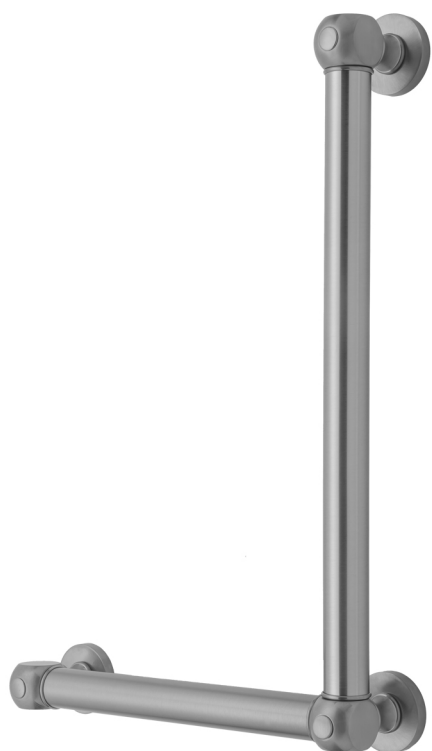

## G70 32H x 16W 90° Left Hand Grab Bar

Model #: **G70-32H-16W-LH-**

### FEATURES:

- ADA compliant when properly installed
- All brass construction, fully polished & plated
- All grab bars can be custom sized. Contact JACLO for pricing & availability
- Optional handshower sliders and toilet paper/wash cloth holders can be added only upon initial order
- Grab bars over 32" REQUIRE a middle post

### AVAILABLE FINISHES:

Polished Chrome (PCH)	Satin Chrome (SC)	Bronze Umber (BU)
Satin Nickel (SN)	Pewter (PEW)	Caramel Bronze (CB)
Polished Nickel (PN)	Antique Brass (AB)	Antique Copper (ACU)
Oil-Rubbed Bronze (ORB)	Polished Brass (PB)	Polished Copper (PCU)
Vintage Bronze (VB)	Satin Brass (SB)	Rose Gold (RG)
Matte Black (MBK)	Satin Gold (SG)	Polished Gold (PG)
Black Nickel (BKN)	Bombay Gold (BG)	Jewelers Gold (JG)
Europa Bronze (EB)	White (WH)	Sedona Beige (SDB)
Tristan Brass (TB)	Unlacquered Brass (ULB)	Satin Cooper (SCU)

### SPECIFICATION DRAWING:

BRASS LUXURY GRAB BAR			
PART #	DESCRIPTION	A H	B W
G70-12H-12W	CENTER TO CENTER	12"	12"
G70-12H-16W	CENTER TO CENTER	12"	16"
G70-12H-24W	CENTER TO CENTER	12"	24"
G70-12H-32W	CENTER TO CENTER	12"	32"
G70-16H-12W	CENTER TO CENTER	16"	12"
G70-16H-16W	CENTER TO CENTER	16"	16"
G70-16H-24W	CENTER TO CENTER	16"	24"
G70-16H-32W	CENTER TO CENTER	16"	32"
G70-24H-12W	CENTER TO CENTER	24"	12"
G70-24H-16W	CENTER TO CENTER	24"	16"
G70-24H-24W	CENTER TO CENTER	24"	24"
G70-24H-32W	CENTER TO CENTER	24"	32"
G70-32H-12W	CENTER TO CENTER	32"	12"
G70-32H-16W	CENTER TO CENTER	32"	16"
G70-32H-24W	CENTER TO CENTER	32"	24"
G70-32H-32W	CENTER TO CENTER	32"	32"