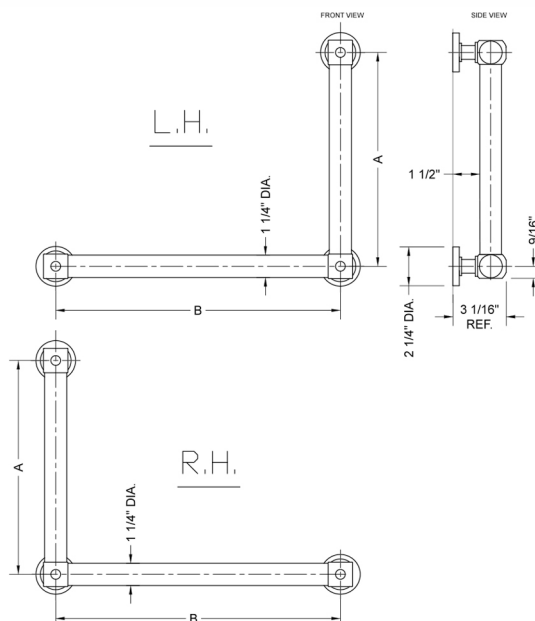

## G70 32H x 16W 90° Left Hand Grab Bar

Model #: **G70-32H-16W-LH-**

### FEATURES:

- ADA compliant when properly installed
- All brass construction, fully polished & plated
- All grab bars can be custom sized. Contact JACLO for pricing & availability
- Optional handshower sliders and toilet paper/wash cloth holders can be added only upon initial order
- Grab bars over 32" REQUIRE a middle post

### SPECIFICATION DRAWING:

BRASS LUXURY GRAB BAR			
PART #	DESCRIPTION	A H	B W
G70-12H-12W	CENTER TO CENTER	12"	12"
G70-12H-16W	CENTER TO CENTER	12"	16"
G70-12H-24W	CENTER TO CENTER	12"	24"
G70-12H-32W	CENTER TO CENTER	12"	32"
G70-16H-12W	CENTER TO CENTER	16"	12"
G70-16H-16W	CENTER TO CENTER	16"	16"
G70-16H-24W	CENTER TO CENTER	16"	24"
G70-16H-32W	CENTER TO CENTER	16"	32"
G70-24H-12W	CENTER TO CENTER	24"	12"
G70-24H-16W	CENTER TO CENTER	24"	16"
G70-24H-24W	CENTER TO CENTER	24"	24"
G70-24H-32W	CENTER TO CENTER	24"	32"
G70-32H-12W	CENTER TO CENTER	32"	12"
G70-32H-16W	CENTER TO CENTER	32"	16"
G70-32H-24W	CENTER TO CENTER	32"	24"
G70-32H-32W	CENTER TO CENTER	32"	32"