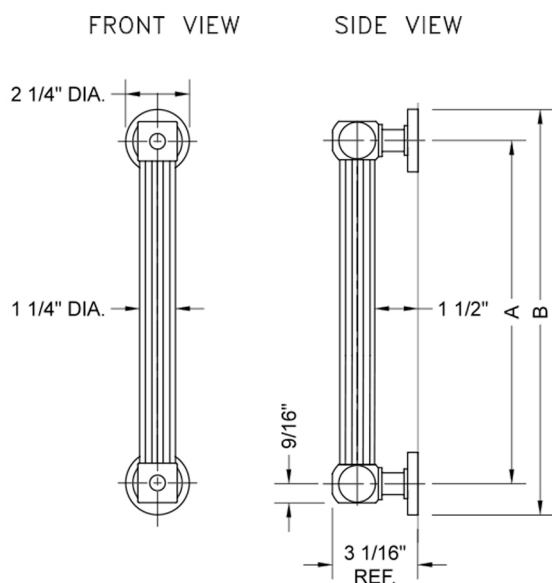

## 12" G71 Straight Grab Bar

Model #: G71-12-

### FEATURES:

- ADA compliant when properly installed
- All brass construction, fully polished & plated
- All grab bars can be custom sized. Contact JACLO for pricing & availability
- Optional handshower sliders and toilet paper/wash cloth holders can be added only upon initial order
- Grab bars over 32" REQUIRE a middle post

### SPECIFICATION DRAWING:

BRASS LUXURY GRAB BARS			
PART. #	DESCRIPTION	A	B
G71-12-XX	12" GRAB BAR	12"	14 1/4"
G71-16-XX	16" GRAB BAR	16"	18 1/4"
G71-18-XX	18" GRAB BAR	18"	20 1/4"
G71-24-XX	24" GRAB BAR	24"	26 1/4"
G71-32-XX	32" GRAB BAR	32"	34 1/4"
<i>*NOTE: GRAB BARS OVER 32" REQUIRE A MIDDLE POST</i>			
G71-36-XX	36" GRAB BAR	36"	38 1/4"
G71-42-XX	42" GRAB BAR	42"	44 1/4"
G71-48-XX	48" GRAB BAR	48"	50 1/4"
G71-60-XX	60" GRAB BAR	60"	62 1/4"