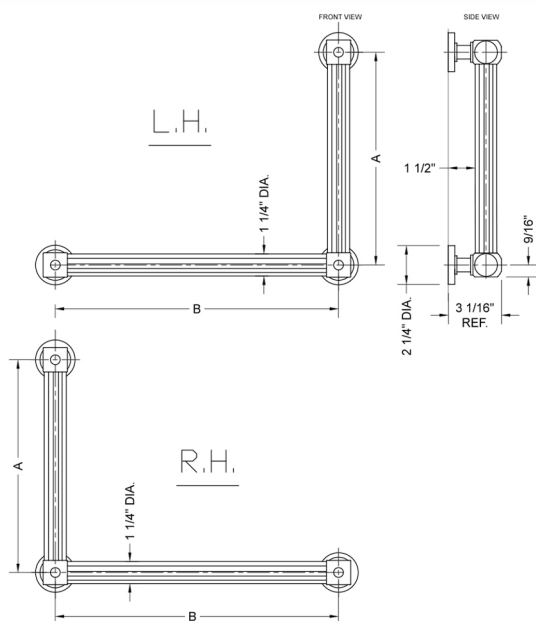

## G71 24H x 12W 90° Right Hand Grab Bar

Model #: **G71-24H-12W-RH-**

### FEATURES:

- ADA compliant when properly installed
- All brass construction, fully polished & plated
- All grab bars can be custom sized. Contact JACLO for pricing & availability
- Optional handshower sliders and toilet paper/wash cloth holders can be added only upon initial order
- Grab bars over 32" REQUIRE a middle post

### SPECIFICATION DRAWING:

BRASS LUXURY GRAB BAR			
PART. #	DESCRIPTION	A H	B W
G71-12H-12W	CENTER TO CENTER	12"	12"
G71-12H-16W	CENTER TO CENTER	12"	16"
G71-12H-24W	CENTER TO CENTER	12"	24"
G71-12H-32W	CENTER TO CENTER	12"	32"
G71-16H-12W	CENTER TO CENTER	16"	12"
G71-16H-16W	CENTER TO CENTER	16"	16"
G71-16H-24W	CENTER TO CENTER	16"	24"
G71-16H-32W	CENTER TO CENTER	16"	32"
G71-24H-12W	CENTER TO CENTER	24"	12"
G71-24H-16W	CENTER TO CENTER	24"	16"
G71-24H-24W	CENTER TO CENTER	24"	24"
G71-24H-32W	CENTER TO CENTER	24"	32"
G71-32H-12W	CENTER TO CENTER	32"	12"
G71-32H-16W	CENTER TO CENTER	32"	16"
G71-32H-24W	CENTER TO CENTER	32"	24"
G71-32H-32W	CENTER TO CENTER	32"	32"