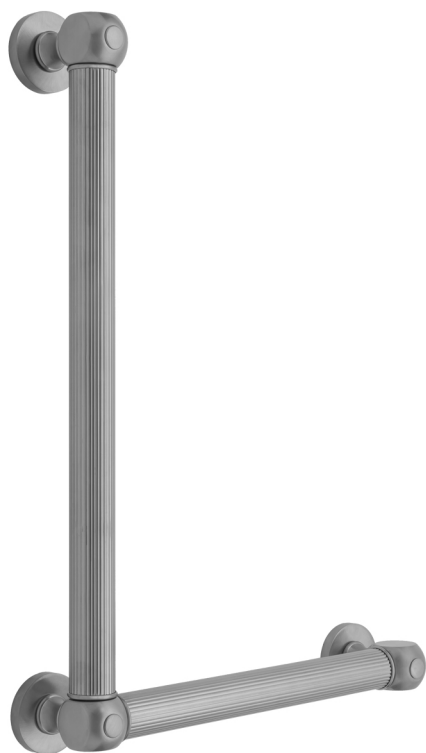

## G71 24H x 12W 90° Right Hand Grab Bar

Model #: **G71-24H-12W-RH-**

### FEATURES:

- ADA compliant when properly installed
- All brass construction, fully polished & plated
- All grab bars can be custom sized. Contact JACLO for pricing & availability
- Optional handshower sliders and toilet paper/wash cloth holders can be added only upon initial order
- Grab bars over 32" REQUIRE a middle post

### AVAILABLE FINISHES:

Polished Chrome (PCH)	Satin Chrome (SC)	Bronze Umber (BU)
Satin Nickel (SN)	Pewter (PEW)	Caramel Bronze (CB)
Polished Nickel (PN)	Antique Brass (AB)	Antique Copper (ACU)
Oil-Rubbed Bronze (ORB)	Polished Brass (PB)	Polished Copper (PCU)
Vintage Bronze (VB)	Satin Brass (SB)	Rose Gold (RG)
Matte Black (MBK)	Satin Gold (SG)	Polished Gold (PG)
Black Nickel (BKN)	Bombay Gold (BG)	Jewelers Gold (JG)
Europa Bronze (EB)	White (WH)	Sedona Beige (SDB)
Tristan Brass (TB)	Unlacquered Brass (ULB)	Satin Cooper (SCU)

### SPECIFICATION DRAWING:

BRASS LUXURY GRAB BAR			
PART. #	DESCRIPTION	A H	B W
G71-12H-12W	CENTER TO CENTER	12"	12"
G71-12H-16W	CENTER TO CENTER	12"	16"
G71-12H-24W	CENTER TO CENTER	12"	24"
G71-12H-32W	CENTER TO CENTER	12"	32"
G71-16H-12W	CENTER TO CENTER	16"	12"
G71-16H-16W	CENTER TO CENTER	16"	16"
G71-16H-24W	CENTER TO CENTER	16"	24"
G71-16H-32W	CENTER TO CENTER	16"	32"
G71-24H-12W	CENTER TO CENTER	24"	12"
G71-24H-16W	CENTER TO CENTER	24"	16"
G71-24H-24W	CENTER TO CENTER	24"	24"
G71-24H-32W	CENTER TO CENTER	24"	32"
G71-32H-12W	CENTER TO CENTER	32"	12"
G71-32H-16W	CENTER TO CENTER	32"	16"
G71-32H-24W	CENTER TO CENTER	32"	24"
G71-32H-32W	CENTER TO CENTER	32"	32"