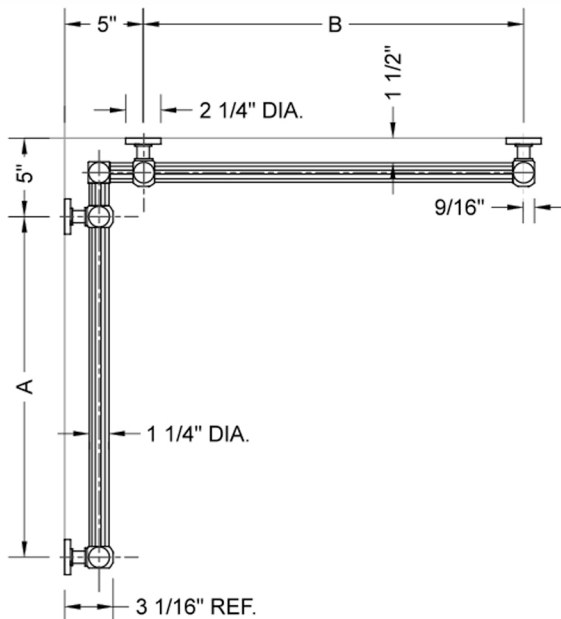

G71 36" x 48" Inside Corner Grab Bar

Model #: G71-36-48-IC-

FEATURES:

- ADA compliant when properly installed
- All brass construction, fully polished & plated
- All grab bars can be custom sized. Contact JACLO for pricing & availability
- Optional handshower sliders and toilet paper/wash cloth holders can be added only upon initial order
- Grab bars over 32" REQUIRE a middle post

SPECIFICATION DRAWING:

BRASS LUXURY GRAB BAR							
PART. #	DESCRIPTION	A	B	PART. #	DESCRIPTION	A	B
G71-12-12-IC	CENTER OF POST	12"	12"	G71-24-36-IC	CENTER OF POST	24"	36"
G71-12-16-IC	CENTER OF POST	12"	16"	G71-24-48-IC	CENTER OF POST	24"	48"
G71-12-24-IC	CENTER OF POST	12"	24"	G71-24-60-IC	CENTER OF POST	24"	60"
G71-12-32-IC	CENTER OF POST	12"	32"				
				G71-32-32-IC	CENTER OF POST	32"	32"
G71-12-36-IC	CENTER OF POST	12"	36"	G71-32-36-IC	CENTER OF POST	32"	36"
G71-12-48-IC	CENTER OF POST	12"	48"	G71-32-48-IC	CENTER OF POST	32"	48"
G71-12-60-IC	CENTER OF POST	12"	60"	G71-32-60-IC	CENTER OF POST	32"	60"
G71-16-16-IC	CENTER OF POST	16"	16"	G71-36-36-IC	CENTER OF POST	36"	36"
G71-16-24-IC	CENTER OF POST	16"	24"	G71-36-48-IC	CENTER OF POST	36"	48"
G71-16-32-IC	CENTER OF POST	16"	32"	G71-36-60-IC	CENTER OF POST	36"	60"
G71-16-36-IC	CENTER OF POST	16"	36"	G71-48-48-IC	CENTER OF POST	48"	48"
G71-16-48-IC	CENTER OF POST	16"	48"	G71-48-60-IC	CENTER OF POST	48"	60"
G71-16-60-IC	CENTER OF POST	16"	60"				
				G71-60-60-IC	CENTER OF POST	60"	60"
G71-24-24-IC	CENTER OF POST	24"	24"				
G71-24-32-IC	CENTER OF POST	24"	32"				