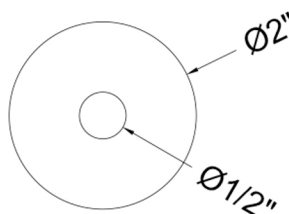

Round Contempo Escutcheon

Model #: RND-ESC-

FEATURES:

- All brass escutcheon replacement for Contempo Collection

AVAILABLE FINISHES:

Polished Chrome (PCH)	Satin Chrome (SC)	Bronze Umber (BU)
Satin Nickel (SN)	Pewter (PEW)	Caramel Bronze (CB)
Polished Nickel (PN)	Antique Brass (AB)	Antique Copper (ACU)
Oil-Rubbed Bronze (ORB)	Polished Brass (PB)	Polished Copper (PCU)
Vintage Bronze (VB)	Satin Brass (SB)	Rose Gold (RG)
Matte Black (MBK)	Satin Gold (SG)	Polished Gold (PG)
Black Nickel (BKN)	Bombay Gold (BG)	Jewelers Gold (JG)
Europa Bronze (EB)	White (WH)	Sedona Beige (SDB)
Tristan Brass (TB)	Unlacquered Brass (ULB)	Satin Cooper (SCU)

SPECIFICATION DRAWING:

TOP VIEW

SIDE VIEW