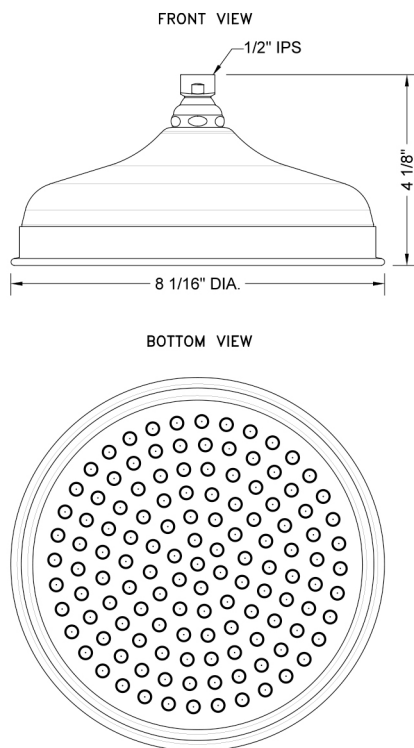

SPECIFICATION DRAWING: