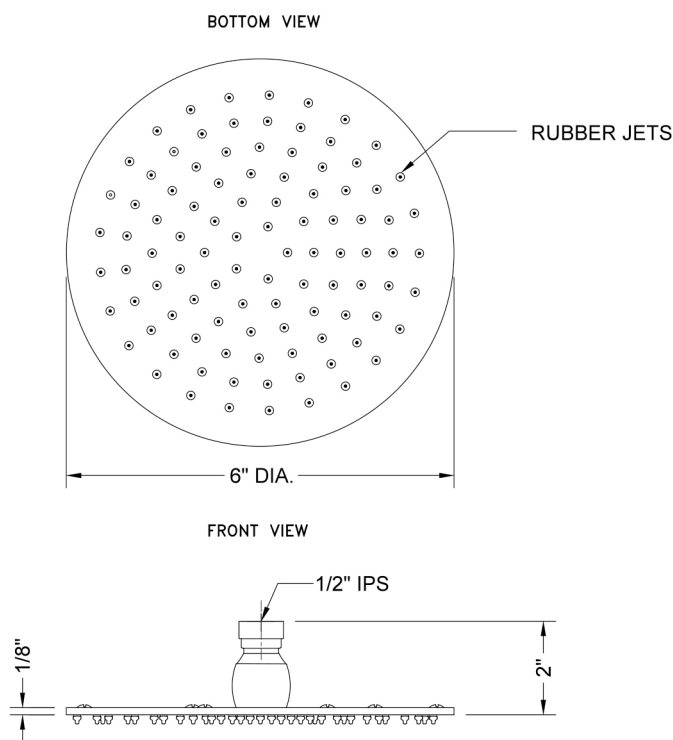

### FEATURES:

- A POWER SHOWER - the technology of the Rain Machine® allows for a strong rain spray at any angle
- 1/2" IPS adjustable brass ball joint to adjust angle of showerhead
- 6" diameter all brass body with 81 easy clean rubber jets
- Available flow rates: 2.5, 2.0, 1.75 & 1.5 GPM
- \*2.0 GPM-WaterSense approved

### SPECIFICATION DRAWING:

### SPRAY PATTERNS: