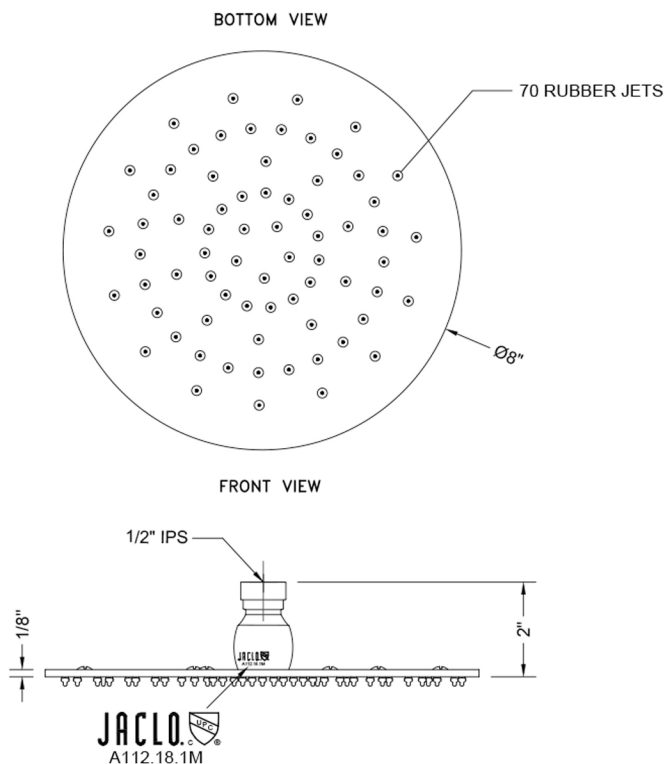

## 8" Extra Velocity Rain Machine®

Model #: S408XV-

### FEATURES:

- A POWER SHOWER WITH EXTRA VELOCITY - the technology of the Rain Machine® allows for a strong rain spray at any angle
- 1/2" IPS adjustable brass ball joint to adjust angle of showerhead
- 8" diameter all brass body with 70 easy clean rubber jets
- Available flow rates: 2.5, 2.0, 1.75 & 1.5 GPM
- 2.0 GPM- WATERSENSE APPROVED

### SPECIFICATION DRAWING:

### ANGLES AND FLOW RATES:

2.5 GPM			
2.0 GPM			
1.75 GPM			
1.5 GPM			