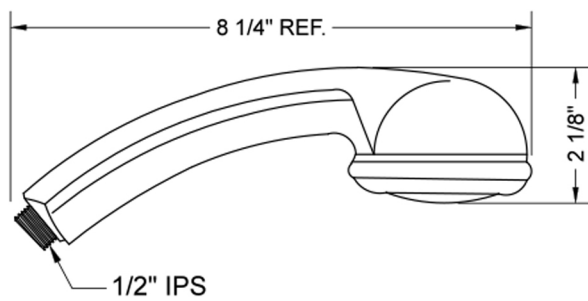

Sierra Handshower- 1.75 GPM

Model #: S423-1.75-

**FEATURES:**

- 3 function handshower with 3" face
- 1/2" IPS male threads
- Rubber ring for easy grip, no-slip adjustment of functions
- Comfortable ergonomic design

**SPECIFICATION DRAWING:**

**SPRAY PATTERNS:**