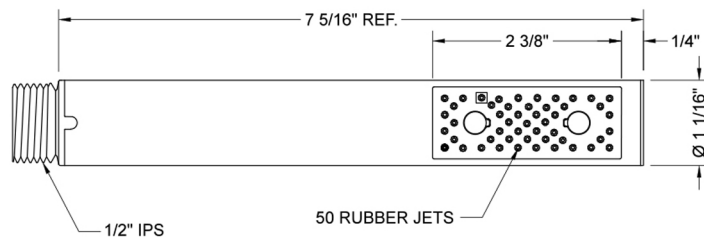

SPRAY PATTERNS:

COMPLIANCES:

CEC

Complies with: ASME A112.18.1-2012/CSA B125.1-12