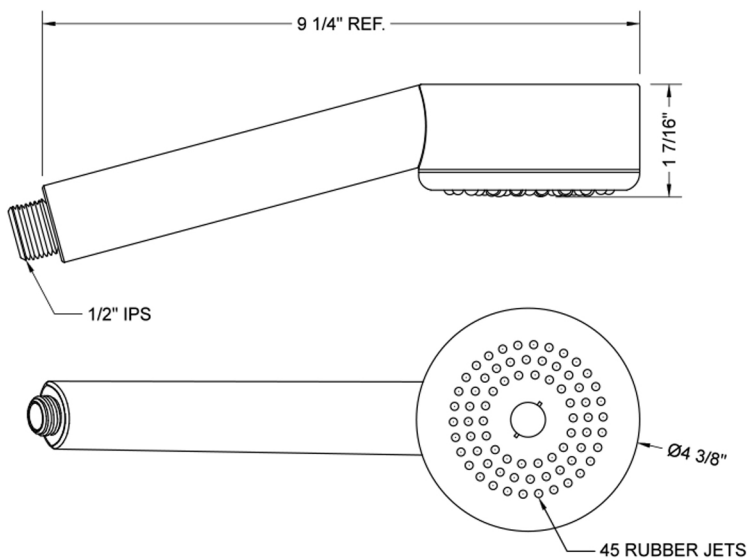

Dinamica II Handshower- 1.75 GPM

Model #: S464-1.75-

FEATURES:

- Single function handshower with 4 3/8" face
- 1/2" IPS Male threads
- Contemporary design
- Available flow rates: 2.5, 2.0, 1.75 & 1.5 GPM

SPECIFICATION DRAWING:

SPRAY PATTERNS: