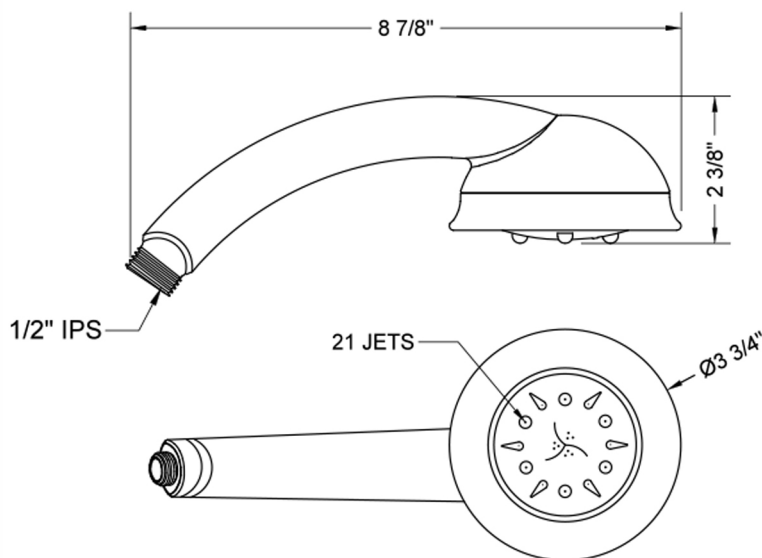

Ambra Handshower- 1.5 GPM

Model #: S488-1.5-

FEATURES:

- 5 function handshower
- 1/2" IPS Male threads
- Light weight
- Comfortable ergonomic design

AVAILABLE FINISHES:

Polished Chrome (PCH)	Satin Chrome (SC)	Bronze Umber (BU)
Satin Nickel (SN)	Pewter (PEW)	Caramel Bronze (CB)
Polished Nickel (PN)	Antique Brass (AB)	Antique Copper (ACU)
Oil-Rubbed Bronze (ORB)	Polished Brass (PB)	Polished Copper (PCU)
Vintage Bronze (VB)	Satin Brass (SB)	Rose Gold (RG)
Matte Black (MBK)	Satin Gold (SG)	Polished Gold (PG)
Black Nickel (BKN)	Satin Cooper (SCU)	

SPECIFICATION DRAWING:

SPRAY PATTERNS: