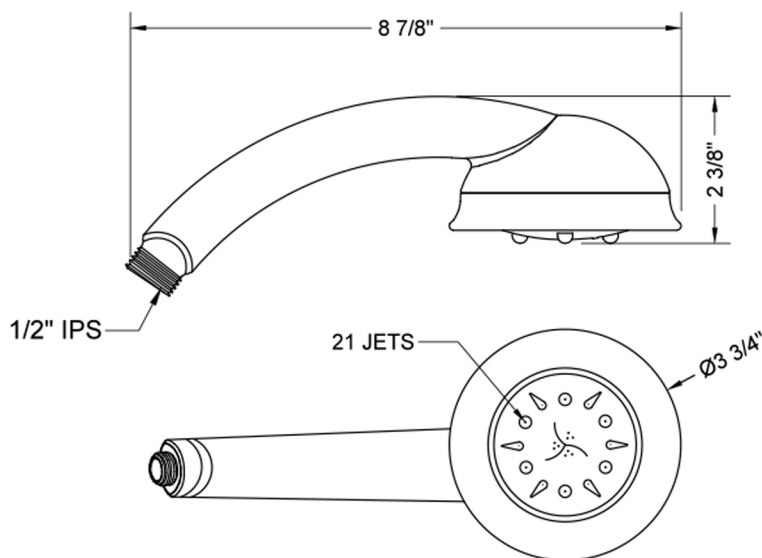

Ambra Handshower- 1.75 GPM

Model #: S488-1.75-

FEATURES:

- 5 function handshower
- 1/2" IPS Male threads
- Light weight
- Comfortable ergonomic design

AVAILABLE FINISHES:

Polished Chrome (PCH)	Satin Chrome (SC)	Bronze Umber (BU)
Satin Nickel (SN)	Pewter (PEW)	Caramel Bronze (CB)
Polished Nickel (PN)	Antique Brass (AB)	Antique Copper (ACU)
Oil-Rubbed Bronze (ORB)	Polished Brass (PB)	Polished Copper (PCU)
Vintage Bronze (VB)	Satin Brass (SB)	Matte Black (MBK)
Satin Gold (SG)	Polished Gold (PG)	Black Nickel (BKN)
Satin Cooper (SCU)		

SPECIFICATION DRAWING:

SPRAY PATTERNS: