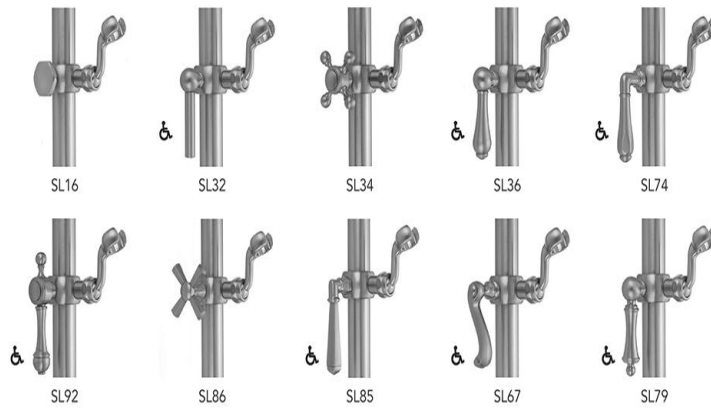

**XXX SLIDING HANDSHOWER MOUNTS ONLY - GRAB  
BAR SOLD SEPERATELY  
Model #:-SL32-**

**FEATURES:**

- Sliding handshower mounts for all luxury grab bars
- All brass construction, fully polished & plated
- Adjust tilt of swivel fork handshower bracket allows for use of handshower at desired angle
- ADA compliant lever handles
- For white porcelain button on cross handles & SL92-, add -P- to item #

**AVAILABLE FINISHES:**

- |                         |                         |                      |
|-------------------------|-------------------------|----------------------|
| White (WH)              | Pewter (PEW)            | Rose Gold (RG)       |
| Satin Gold (SG)         | Satin Brass (SB)        | Bombay Gold (BG)     |
| Matte Black (MBK)       | Satin Nickel (SN)       | Satin Chrome (SC)    |
| Bronze Umber (BU)       | Jewelers Gold (JG)      | Black Nickel (BKN)   |
| Polished Gold (PG)      | Europa Bronze (EB)      | Sedona Beige (SDB)   |
| Antique Brass (AB)      | Tristan Brass (TB)      | Polished Brass (PB)  |
| Caramel Bronze (CB)     | Vintage Bronze (VB)     | Polished Nickel (PN) |
| Antique Copper (ACU)    | Polished Copper (PCU)   |                      |
| Polished Chrome (PCH)   | Oil-Rubbed Bronze (ORB) |                      |
| Unlacquered Brass (ULB) |                         |                      |

**SPECIFICATION DRAWING:**