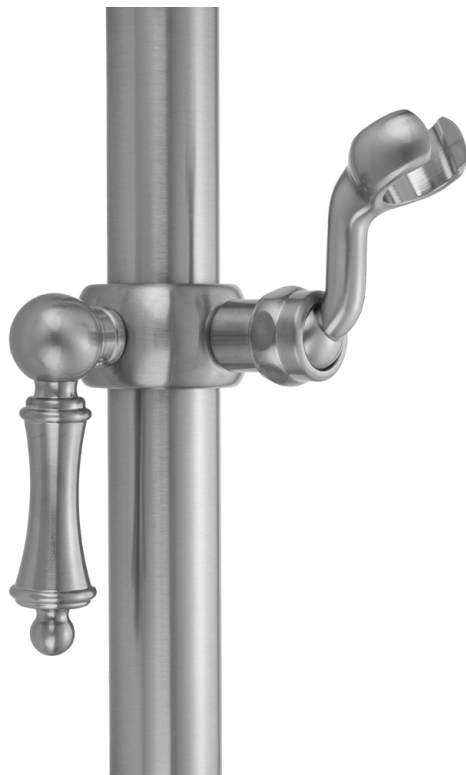

# XXX SLIDING HANDSHOWER MOUNTS ONLY - GRAB BAR SOLD SEPERATELY

Model #:-SL79-

## FEATURES:

- Sliding handshower mounts for all luxury grab bars
- All brass construction, fully polished & plated
- Adjust tilt of swivel fork handshower bracket allows for use of handshower at desired angle
- ADA compliant lever handles
- For white porcelain button on cross handles & SL92-, add -P- to item #

## AVAILABLE FINISHES:

White (WH)	Pewter (PEW)	Rose Gold (RG)
Satin Gold (SG)	Satin Brass (SB)	Bombay Gold (BG)
Matte Black (MBK)	Satin Nickel (SN)	Satin Chrome (SC)
Bronze Umber (BU)	Jewelers Gold (JG)	Black Nickel (BKN)
Polished Gold (PG)	Europa Bronze (EB)	Sedona Beige (SDB)
Antique Brass (AB)	Tristan Brass (TB)	Polished Brass (PB)
Caramel Bronze (CB)	Vintage Bronze (VB)	Polished Nickel (PN)
Antique Copper (ACU)	Polished Copper (PCU)	
Polished Chrome (PCH)	Oil-Rubbed Bronze (ORB)	
Unlacquered Brass (ULB)		

## SPECIFICATION DRAWING:

FRONT VIEW