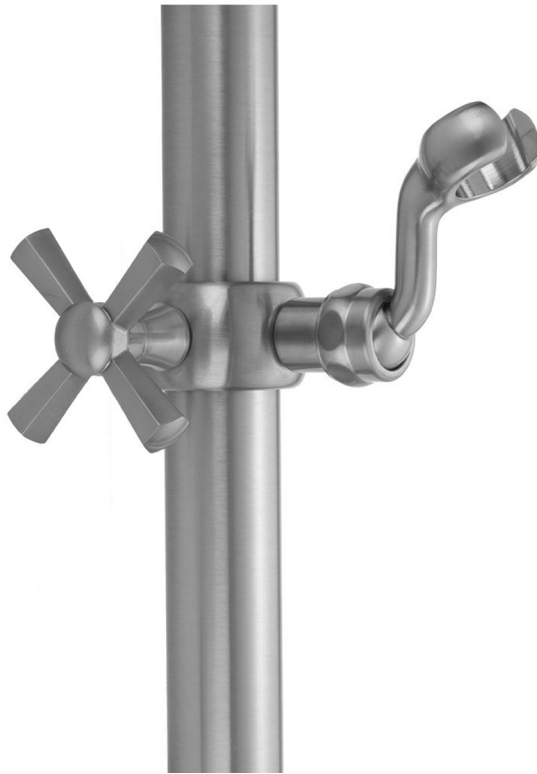

Hex Cross Grab Bar Fork Handshower Slider

Model #: SL86-

FEATURES:

- Sliding handshower mount for all luxury grab bars
- All brass construction, fully polished & plated
- Adjustable tilt of handshower bracket allows for use of handshower at desired angle
- For white porcelain button add -P- to model #
- Grab Bar Sold Separately

AVAILABLE FINISHES:

Polished Chrome (PCH)	Satin Chrome (SC)	Bronze Umber (BU)
Satin Nickel (SN)	Pewter (PEW)	Caramel Bronze (CB)
Polished Nickel (PN)	Antique Brass (AB)	Antique Copper (ACU)
Oil-Rubbed Bronze (ORB)	Polished Brass (PB)	Polished Copper (PCU)
Vintage Bronze (VB)	Satin Brass (SB)	Rose Gold (RG)
Matte Black (MBK)	Satin Gold (SG)	Polished Gold (PG)
Black Nickel (BKN)	Bombay Gold (BG)	Jewelers Gold (JG)
Europa Bronze (EB)	White (WH)	Sedona Beige (SDB)
Tristan Brass (TB)	Unlacquered Brass (ULB)	Satin Cooper (SCU)