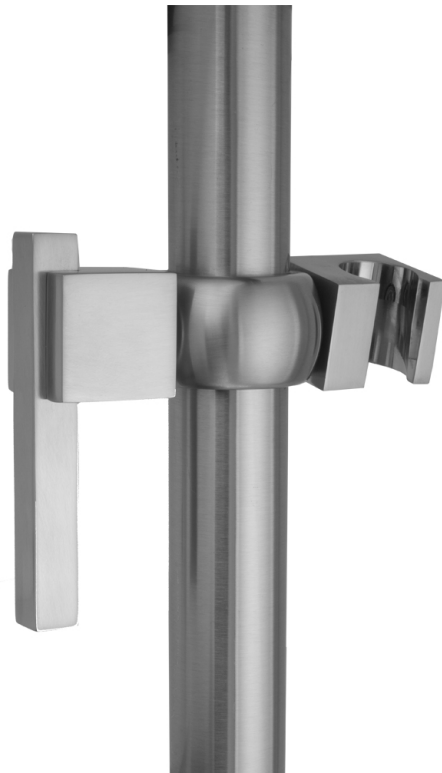

XXX ADJUSTABLE SLIDING HANDSHOWER MOUNTS

Model #:-SQL70-

JACLO®

Confidence from start to finish.™

FEATURES:

- Sliding handshower mounts for Cubix® grab bars
- All brass construction, fully polished & plated
- Adjustable tilt of handshower bracket allows use of handshower at any desired angle
- ADA compliant lever handle

AVAILABLE FINISHES:

N/A

SPECIFICATION DRAWING: