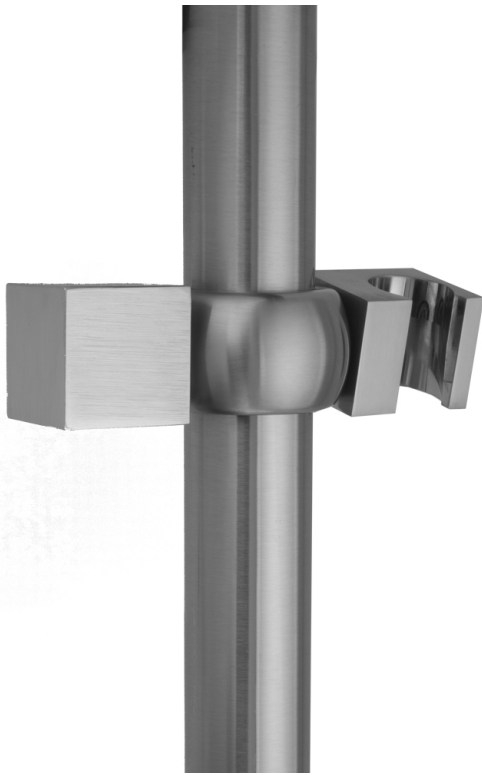

XXX ADJUSTABLE SLIDING HANDSHOWER MOUNTS

Model #:-SQSL73-

FEATURES:

- Sliding handshower mounts for Cubix® grab bars
- All brass construction, fully polished & plated
- Adjustable tilt of handshower bracket allows use of handshower at any desired angle
- ADA compliant lever handle

AVAILABLE FINISHES:

N/A

SPECIFICATION DRAWING:

FRONT VIEW