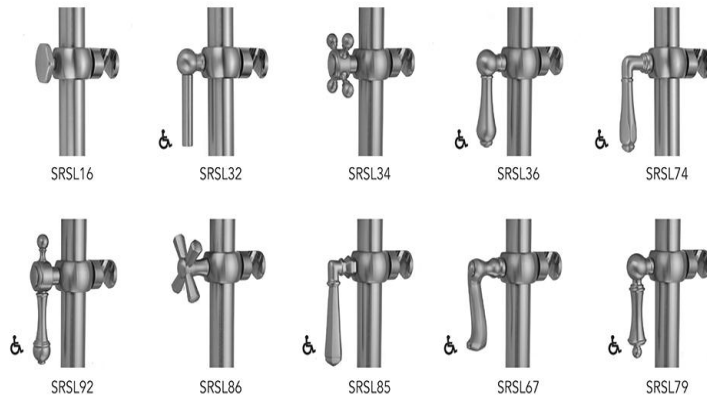

XXX SLIDING HANDSHOWER MOUNT ONLY

Model #:-SRSL34-

FEATURES:

- Sliding handshower mounts for all luxury grab bars
- All brass construction, fully polished & plated
- Adjust tilt of handshower bracket allows for use of handshower at desired angle
- ADA compliant lever handles
- For white porcelain button on cross handles & SL92-, add -P- to item #

AVAILABLE FINISHES:

White (WH)	Pewter (PEW)	Rose Gold (RG)
Satin Gold (SG)	Satin Brass (SB)	Bombay Gold (BG)
Matte Black (MBK)	Satin Nickel (SN)	Satin Chrome (SC)
Bronze Umber (BU)	Jewelers Gold (JG)	Black Nickel (BKN)
Polished Gold (PG)	Europa Bronze (EB)	Sedona Beige (SDB)
Antique Brass (AB)	Tristan Brass (TB)	Polished Brass (PB)
Caramel Bronze (CB)	Vintage Bronze (VB)	Polished Nickel (PN)
Antique Copper (ACU)	Polished Copper (PCU)	
Polished Chrome (PCH)	Oil-Rubbed Bronze (ORB)	
Unlacquered Brass (ULB)		

SPECIFICATION DRAWING:

FRONT VIEW