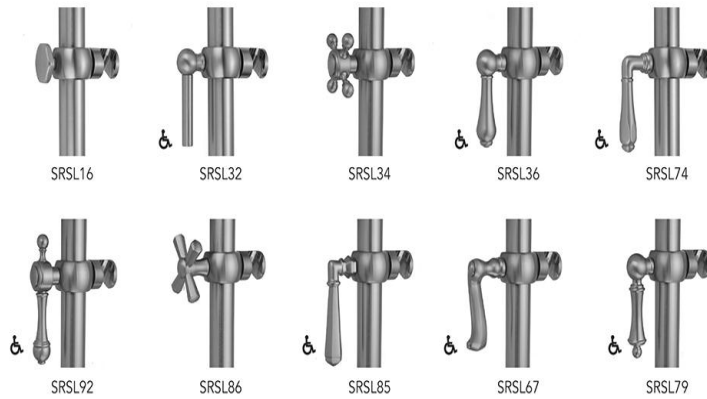

XXX SLIDING HANDSHOWER MOUNT ONLY

Model #-SRSL36-

FEATURES:

- Sliding handshower mounts for all luxury grab bars
- All brass construction, fully polished & plated
- Adjust tilt of handshower bracket allows for use of handshower at desired angle
- ADA compliant lever handles
- For white porcelain button on cross handles & SL92-, add -P- to item #

AVAILABLE FINISHES:

White (WH)	Pewter (PEW)	Rose Gold (RG)
Satin Gold (SG)	Satin Brass (SB)	Bombay Gold (BG)
Matte Black (MBK)	Satin Nickel (SN)	Satin Chrome (SC)
Bronze Umber (BU)	Jewelers Gold (JG)	Black Nickel (BKN)
Polished Gold (PG)	Europa Bronze (EB)	Sedona Beige (SDB)
Antique Brass (AB)	Tristan Brass (TB)	Polished Brass (PB)
Caramel Bronze (CB)	Vintage Bronze (VB)	Polished Nickel (PN)
Antique Copper (ACU)	Polished Copper (PCU)	
Polished Chrome (PCH)	Oil-Rubbed Bronze (ORB)	
Unlacquered Brass (ULB)		

SPECIFICATION DRAWING: