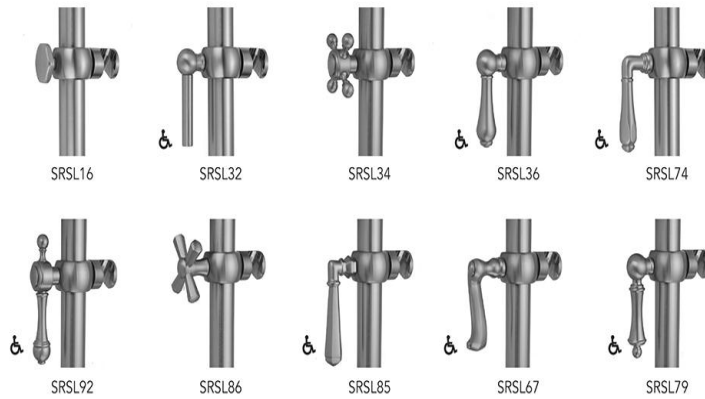

XXX SLIDING HANDSHOWER MOUNT ONLY

Model #-SRSL74-

JACLO®

Confidence from start to finish.™

FEATURES:

- Sliding handshower mounts for all luxury grab bars
- All brass construction, fully polished & plated
- Adjust tilt of handshower bracket allows for use of handshower at desired angle
- ADA compliant lever handles
- For white porcelain button on cross handles & SL92-, add -P- to item #

AVAILABLE FINISHES:

N/A

SPECIFICATION DRAWING: