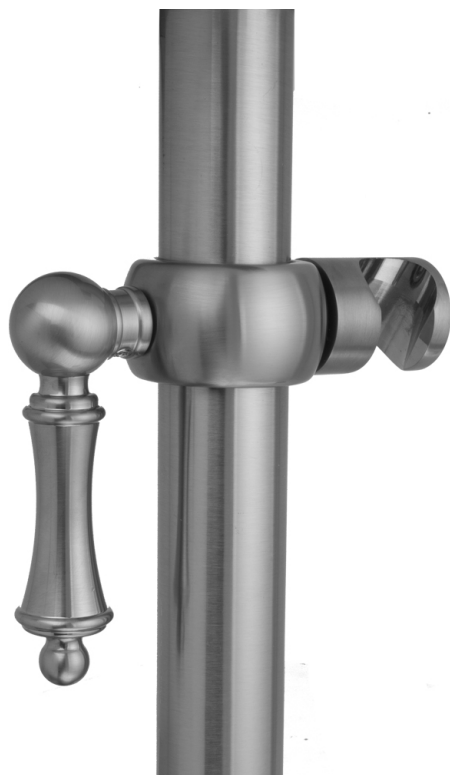

Ball Lever Grab Bar Handshower Slider

Model #: SRSL79-

FEATURES:

- Sliding handshower mount for all luxury grab bars
- All brass construction, fully polished & plated
- Adjustable tilt of handshower bracket allows for use of handshower at desired angle
- ADA compliant lever handle
- Grab Bar Sold Separately

AVAILABLE FINISHES:

Polished Chrome (PCH)	Satin Chrome (SC)	Bronze Umber (BU)
Satin Nickel (SN)	Pewter (PEW)	Caramel Bronze (CB)
Polished Nickel (PN)	Antique Brass (AB)	Antique Copper (ACU)
Oil-Rubbed Bronze (ORB)	Polished Brass (PB)	Polished Copper (PCU)
Vintage Bronze (VB)	Satin Brass (SB)	Rose Gold (RG)
Matte Black (MBK)	Satin Gold (SG)	Polished Gold (PG)
Black Nickel (BKN)	Bombay Gold (BG)	Jewelers Gold (JG)
Europa Bronze (EB)	White (WH)	Sedona Beige (SDB)
Tristan Brass (TB)	Unlacquered Brass (ULB)	Satin Cooper (SCU)