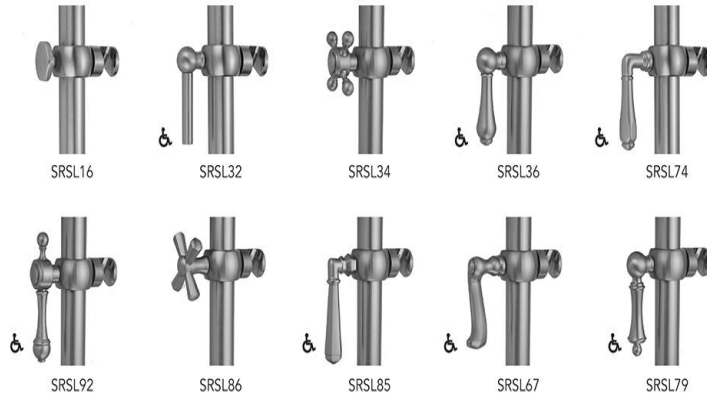

XXX SLIDING HANDSHOWER MOUNT ONLY

Model #-SRSL92-

FEATURES:

- Sliding handshower mounts for all luxury grab bars
- All brass construction, fully polished & plated
- Adjust tilt of handshower bracket allows for use of handshower at desired angle
- ADA compliant lever handles
- For white porcelain button on cross handles & SL92-, add -P- to item #

AVAILABLE FINISHES:

- | | | |
|-------------------------|-------------------------|----------------------|
| White (WH) | Pewter (PEW) | Rose Gold (RG) |
| Satin Gold (SG) | Satin Brass (SB) | Bombay Gold (BG) |
| Matte Black (MBK) | Satin Nickel (SN) | Satin Chrome (SC) |
| Bronze Umber (BU) | Jewelers Gold (JG) | Black Nickel (BKN) |
| Polished Gold (PG) | Europa Bronze (EB) | Sedona Beige (SDB) |
| Antique Brass (AB) | Tristan Brass (TB) | Polished Brass (PB) |
| Caramel Bronze (CB) | Vintage Bronze (VB) | Polished Nickel (PN) |
| Antique Copper (ACU) | Polished Copper (PCU) | |
| Polished Chrome (PCH) | Oil-Rubbed Bronze (ORB) | |
| Unlacquered Brass (ULB) | | |

SPECIFICATION DRAWING: