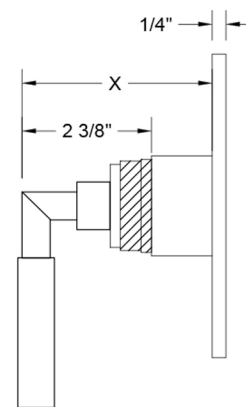

Round Plate With Contempo Slim Lever Handle Trim For Thermostatic Valves (J-TH34 & J-TH12)

Model #: T559-TRIM-

FEATURES:

- All brass trim
- Trim contains temperature indicator in Fahrenheit so user can set water to desired temperature with no need to adjust further
- Requires rough valve J-TH34 or J-TH12
- Lever trim is ADA compliant

SPECIFICATION DRAWING:

FRONT VIEW

SIDE VIEW

X Varies With Install