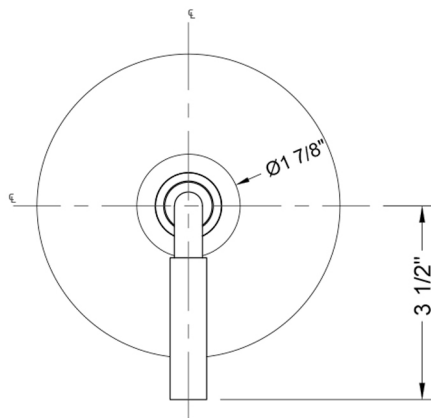

Round Plate With Contempo Slim Lever Handle Trim For Thermostatic Valves (J-TH34 & J-TH12)

Model #: T559-TRIM-

FEATURES:

- All brass trim
- Trim contains temperature indicator in Fahrenheit so user can set water to desired temperature with no need to adjust further
- Requires rough valve J-TH34 or J-TH12
- Lever trim is ADA compliant

SPECIFICATION DRAWING:

FRONT VIEW

SIDE VIEW

X Varies With Install