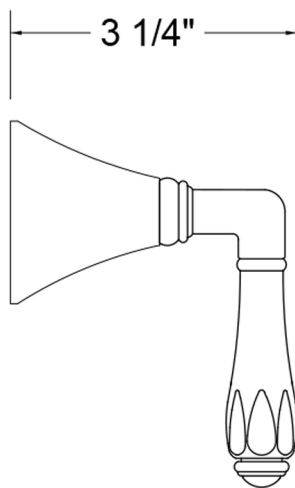

Cranford Smooth Lever Trim for Exacto Volume Controls and Diverters (J-VC34 / J-VC12 / J-20682 / J-20686 / J-20688 / J-20687 / J-20689)

**Model #: T694-TRIM-**

**FEATURES:**

- All brass construction
- When used with Valve J-20686, J-20687, J-20688, or J-20689: Turning the handle turns the water on and off, controls the volume of the water, and diverts the water
- When used with Valve J-20682: Turning the handle controls the volume of the water and diverts the water
- When used with Valve J-VC12 or J-VC34: Turning the handle controls the volume of the water
- Requires one of the rough valves listed above

**SPECIFICATION DRAWING:**

**SIDE VIEW**

**FRONT VIEW**