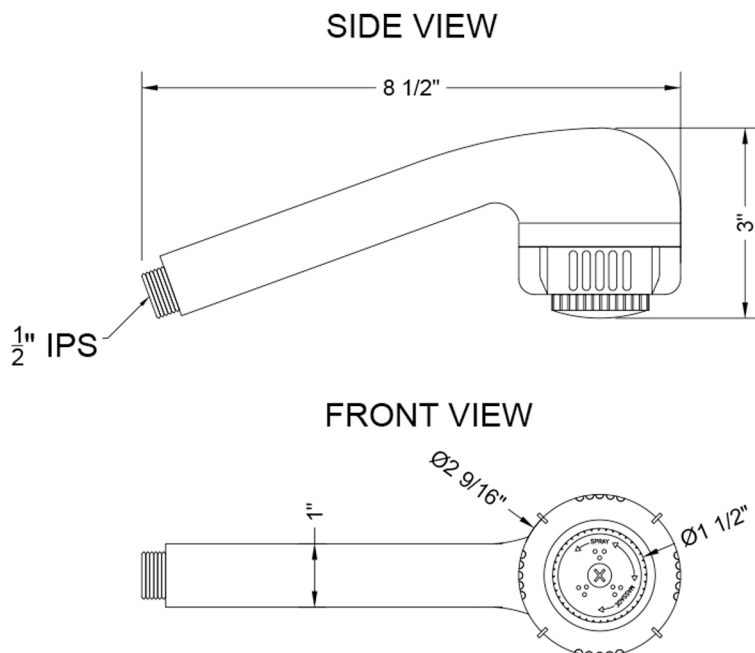

Tivoli TM17 Handshower- 1.5 GPM

Model #: TM17-1.5-

FEATURES:

- 3 function handshower
- 1/2" IPS Male threads
- Light weight design

AVAILABLE FINISHES:

Polished Chrome (PCH) Satin Nickel (SN)

SPECIFICATION DRAWING:

SPRAY PATTERNS: