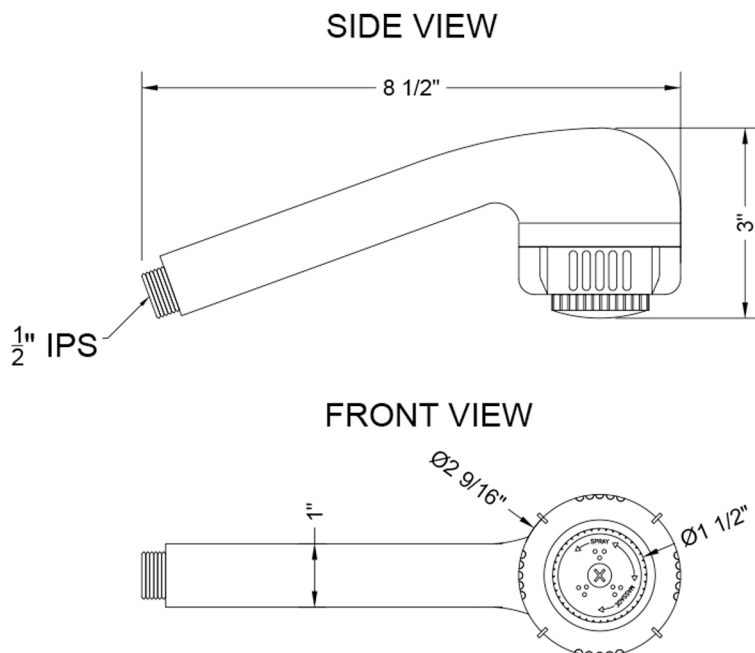

Tivoli TM17 Handshower- 1.75 GPM

Model #: TM17-1.75-

FEATURES:

- 3 function handshower
- 1/2" IPS Male threads
- Light weight design

AVAILABLE FINISHES:

Polished Chrome (PCH) Satin Nickel (SN)

SPECIFICATION DRAWING:

SPRAY PATTERNS: