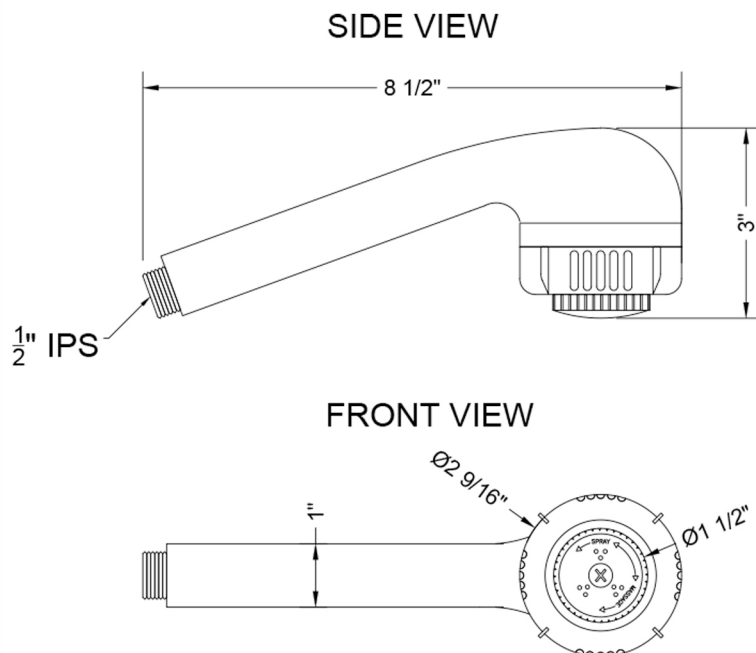

Tivoli TM17 Handshower- 2.0 GPM

Model #: TM17-2.0-

FEATURES:

- 3 function handshower
- 1/2" IPS Male threads
- Light weight design

AVAILABLE FINISHES:

Polished Chrome (PCH) Satin Nickel (SN)

SPECIFICATION DRAWING:

SPRAY PATTERNS: