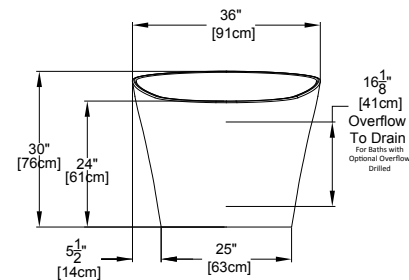

Bath Prefix - 5173.00	
(S)	CB553P PEDESTAL SOAKING BATH Original Carrera [®] Composite Solid Surface Material.
	\$6,580

NOTE: Each Carrera[®] bath is shipped in a custom crate to ensure that it arrives in excellent condition. A \$300 crating charge will be added for each Carrera[®] bath that is ordered.

Feature Information		
<ul style="list-style-type: none"> Ergonomic design w/ Lumbar Support Room for one 		
Operating Capacity: 42 U.S. Gallons	Boxed Weight: 378 lbs	Boxed Cube: 61.5 ft ³

NOTE: Dimensions at maximum width.