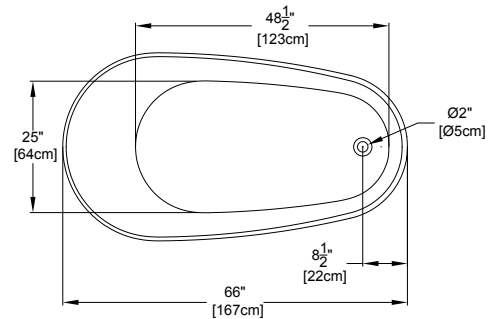

Bath Prefix - 5173.00	
(S)	CB553P PEDESTAL SOAKING BATH Original Carrera [®] Composite Solid Surface Material.
	\$6,580

NOTE: Each Carrera[®] bath is shipped in a custom crate to ensure that it arrives in excellent condition. A \$300 crating charge will be added for each Carrera[®] bath that is ordered.

Feature Information		
<ul style="list-style-type: none"> Ergonomic design w/ Lumbar Support Room for one 		
Operating Capacity: 42 U.S. Gallons	Boxed Weight: 378 lbs	Boxed Cube: 61.5 ft ³

NOTE: Dimensions at maximum width.