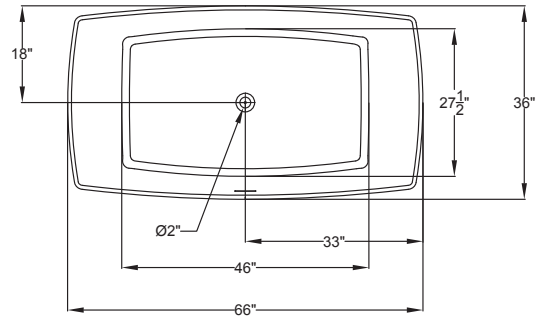

NOTE: Dimensions at maximum width.

Feature Information		
- Ergonomic design w/ Lumbar Support - Room for two		
Operating Capacity: 47 U.S. Gallons	Boxed Weight: 400 lbs	Boxed Cube: 61.5 ft³