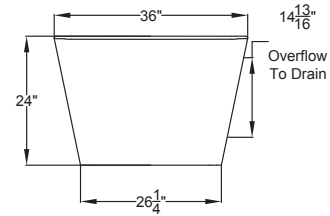

Bath Options			
CL200 COORDINATING LAVATORY Please choose drain finish. For details see page 10.	Pol. Chrome	5501.00.50.01.PC	$1,475
	Brushed Nickel	5501.00.50.01.NK	$1,475

NOTE: Dimensions at maximum width.

Feature Information		
- Ergonomic design w/ Lumbar Support - Room for two		
Operating Capacity: 47 U.S. Gallons	Boxed Weight: 400 lbs	Boxed Cube: 61.5 ft³