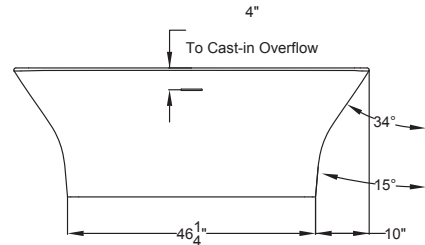

NOTE: Dimensions at maximum width.

Feature Information		
- Ergonomic design w/ Lumbar Support - Room for two		
Operating Capacity: 47 U.S. Gallons	Boxed Weight: 400 lbs	Boxed Cube: 61.5 ft³