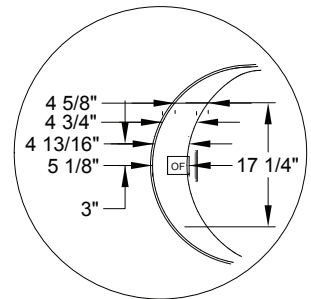

AirMasseur[®] & Soaking

Faucetry Deck
Flat Dimensions

Patents received or pending.

Includes Linear Overflow Drain Assembly

Note: Dimensional Tolerances: ±1/4"

Drop-in-Hole Size:	N/A
Operating Capacity:	34 Gal.
Overflow Capacity:	71 Gal.
Floor Loading / sq.ft.	
(Air/Soaking):	110.6/106.7 lbs.
Carton Wt (Air/Soaking):	161/123 lbs.
Cube:	33.7 ft. ³

NOTE: AIRMASSEUR[®] BLOWER MUST BE REMOTE MOUNTED.

Construction: Fiberglass reinforced acrylic bath with Level Form™ full-support base.

We provide products listed with Intertek ETL SEMKO (Edison Testing Laboratories) U.S. and Canadian and with International Association of Plumbing and Mechanical Officials (IAPMO). Consult factory with your listing requirements.