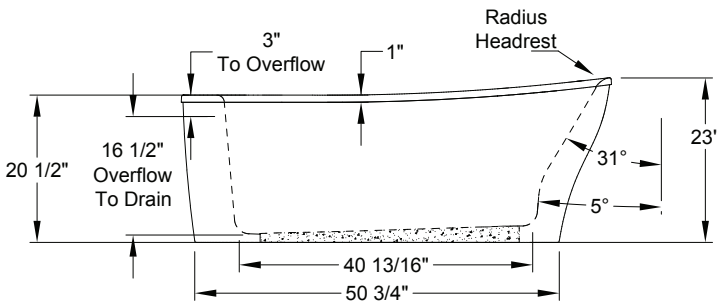

AirMasseur[®] & Soaking

Faucetry Deck
Flat Dimensions

Patents received or pending.

Includes Linear Overflow Drain Assembly

Note: Dimensional Tolerances: ±1/4"

Drop-in-Hole Size:	N/A
Operating Capacity:	34 Gal.
Overflow Capacity:	71 Gal.
Floor Loading / sq.ft.	
(Air/Soaking):	110.6/106.7 lbs.
Carton Wt (Air/Soaking):	161/123 lbs.
Cube:	33.7 ft. ³

NOTE: AIRMASSEUR[®] BLOWER MUST BE REMOTE MOUNTED.

Construction: Fiberglass reinforced acrylic bath with Level Form™ full-support base.

We provide products listed with Intertek ETL SEMKO (Edison Testing Laboratories) U.S. and Canadian and with International Association of Plumbing and Mechanical Officials (IAPMO). Consult factory with your listing requirements.