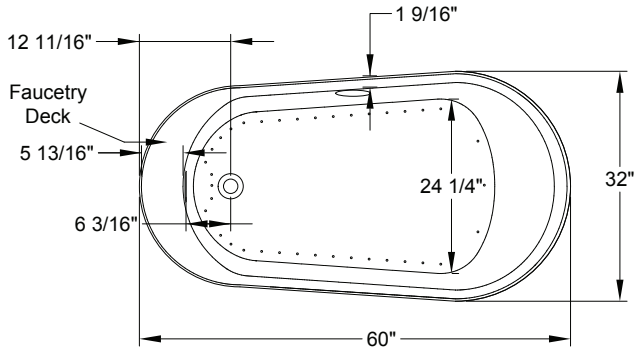

AirMasseur[®] & Soaking

Faucetry Deck
Flat Dimensions

Patents received or pending.

Includes Linear Overflow Drain Assembly

Note: Dimensional Tolerances: ±1/4"

Drop-in-Hole Size:	N/A
Operating Capacity:	34 Gal.
Overflow Capacity:	71 Gal.
Floor Loading / sq.ft.	
(Air/Soaking):	110.6/106.7 lbs.
Carton Wt (Air/Soaking):	161/123 lbs.
Cube:	33.7 ft. ³