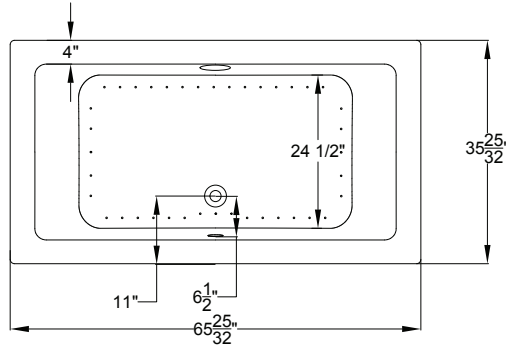

AirMasseur[®] & Soaking

AIRMASSEUR BLOWER
 MUST BE REMOTE
 MOUNTED OR
 INSTALLED IN AN AEC
 EQUIPMENT CABINET.

Patents received or pending.

Includes Linear Overflow Drain Assembly

Note: Dimensional Tolerances: ±1/4"

| | |
|---------------------------------|-----------------------|
| Drop-in-Hole Size: | N/A |
| Operating Capacity: | 45 Gal. |
| Overflow Capacity: | 88 Gal. |
| Floor Loading / sq.ft. | |
| (Air/Soaking): | 53.8 / 50.9 lbs. |
| Carton Wt (Air/Soaking): | 185 / 147 lbs. |
| Cube: | 36.6 ft. ³ |