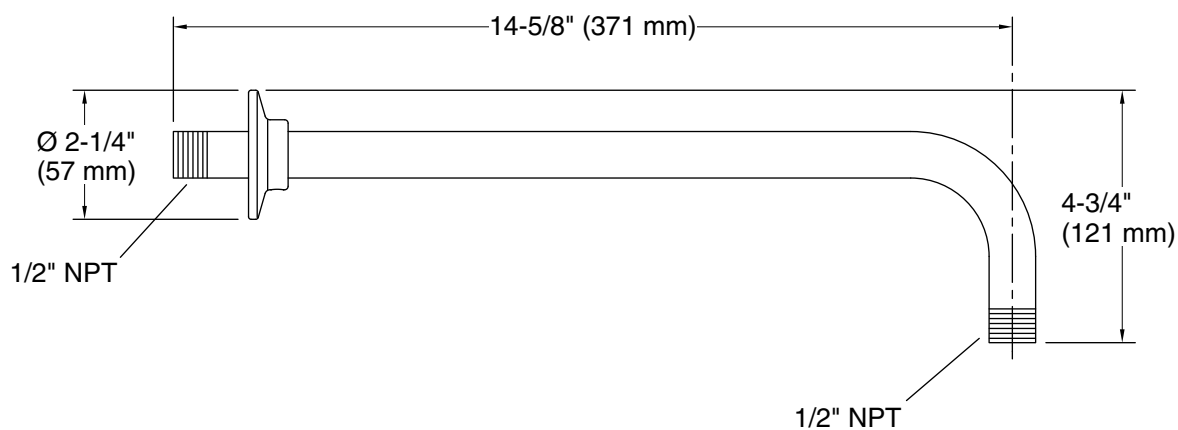

Technical Information

All product dimensions are nominal.

Notes

Install this product according to the installation instructions.