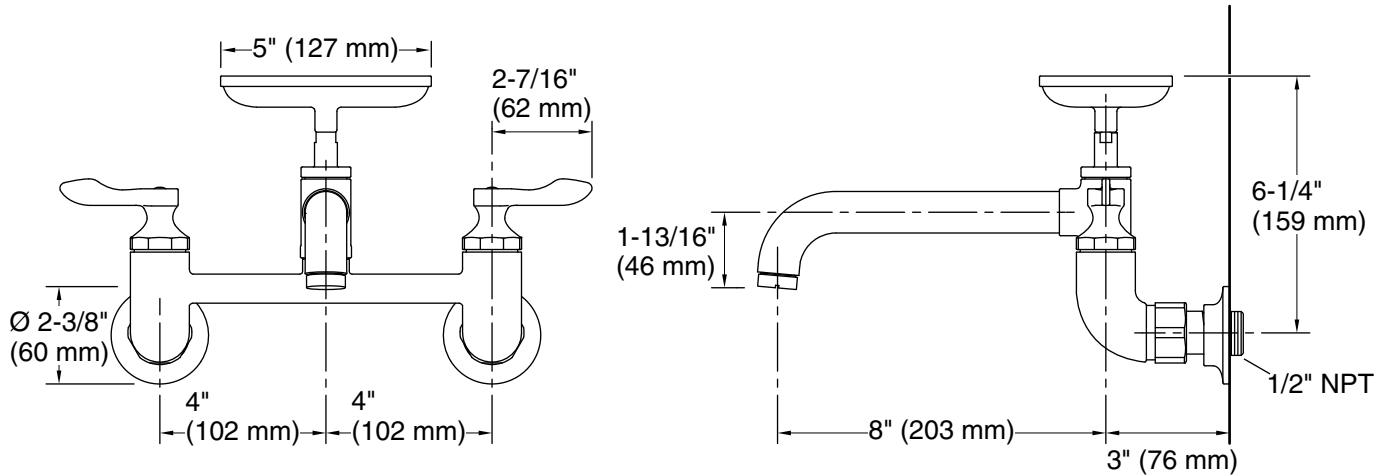

Technical Information

All product dimensions are nominal.

Valve body: Cast brass

Drain included: No

Spout:

Spout reach: 11" (279 mm)

Handle clearance: 2-7/16" (62 mm)

Notes

Install this product according to the installation instructions.

ADA, OBC, CSA B651 compliant when installed to the specific requirements of these regulations.