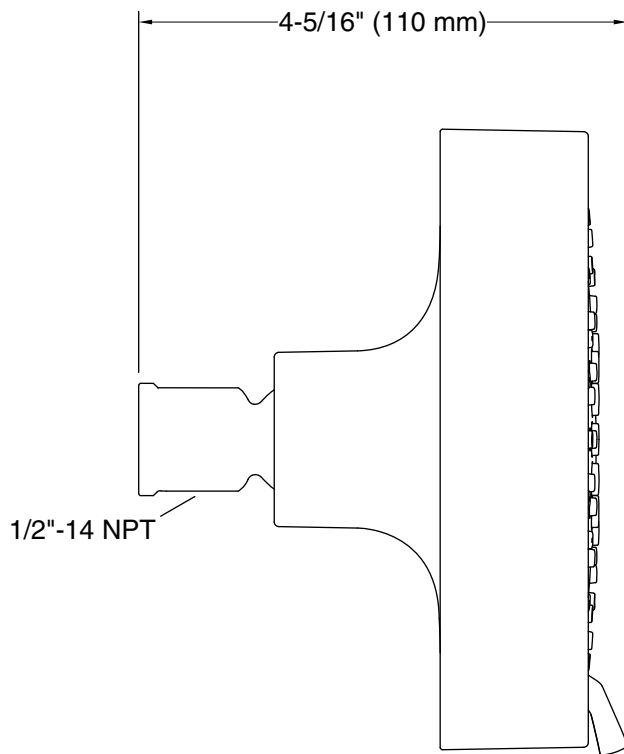

Material

- KOHLER finishes resist corrosion and tarnishing.

Installation

- Shower arm and flange sold separately.
- 1/2"-14 NPT connection.
- Wall-mount.

Recommended Products/Accessories

K-7397 Shower Arm and Flange
K-7395 Shower Arm and Flange
K-933 Shower Arm and Flange
K-934 Shower Arm and Flange
K-23723 Faucet cleaner

Technical Information

All product dimensions are nominal.

Showerhead/Body Spray:

Rated maximum flow: 2.5 gal/min (9.5 l/min)

Notes

Install this product according to the installation instructions.