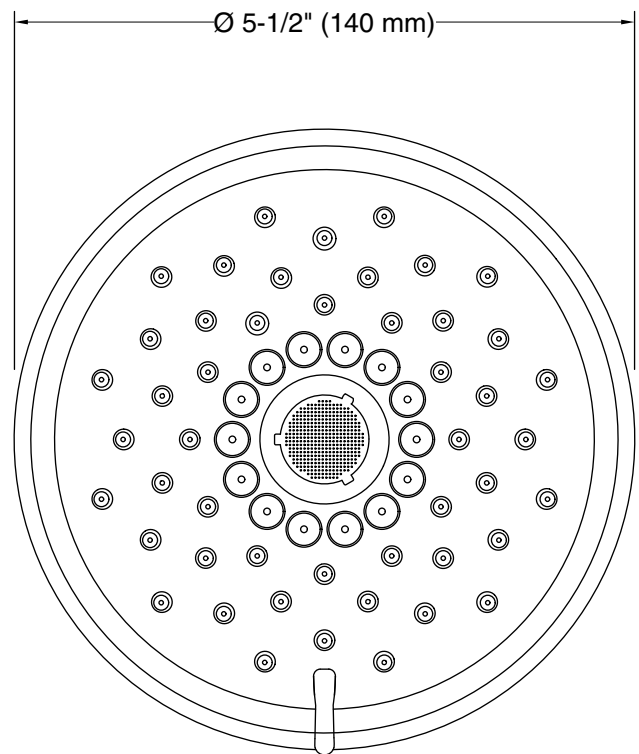

Features

- Multifunction shower head and handheld shower head each have advanced spray engines to provide three experiences: full coverage, pulsating massage, and silk spray.
- Full-coverage spray produces an encompassing spray ideal for everyday use.
- Pulsating massage spray targets sore muscles to ease away aches and pains.
- Silk spray releases a dense, luxurious spray ideal for rinsing.
- Thumb tab allows for a smooth transition between sprays.
- MasterClean™ sprayface features an easy-to-clean surface that withstands mineral buildup.
- 2.5 gpm (9.5 lpm) maximum flow rate.
- Coordinates with Purist®, Stillness®, and Composed® faucets and accessories.

Material

- KOHLER finishes resist corrosion and tarnishing.

Installation

- Shower arm and flange sold separately.
- 1/2"-14 NPT connection.
- Wall-mount.

Recommended Products/Accessories

K-7397 Shower Arm and Flange
K-7395 Shower Arm and Flange
K-933 Shower Arm and Flange
K-934 Shower Arm and Flange
K-23723 Faucet cleaner

Technical Information

All product dimensions are nominal.

Showerhead/Body Spray:

Rated maximum flow: 2.5 gal/min (9.5 l/min)

Notes

Install this product according to the installation instructions.