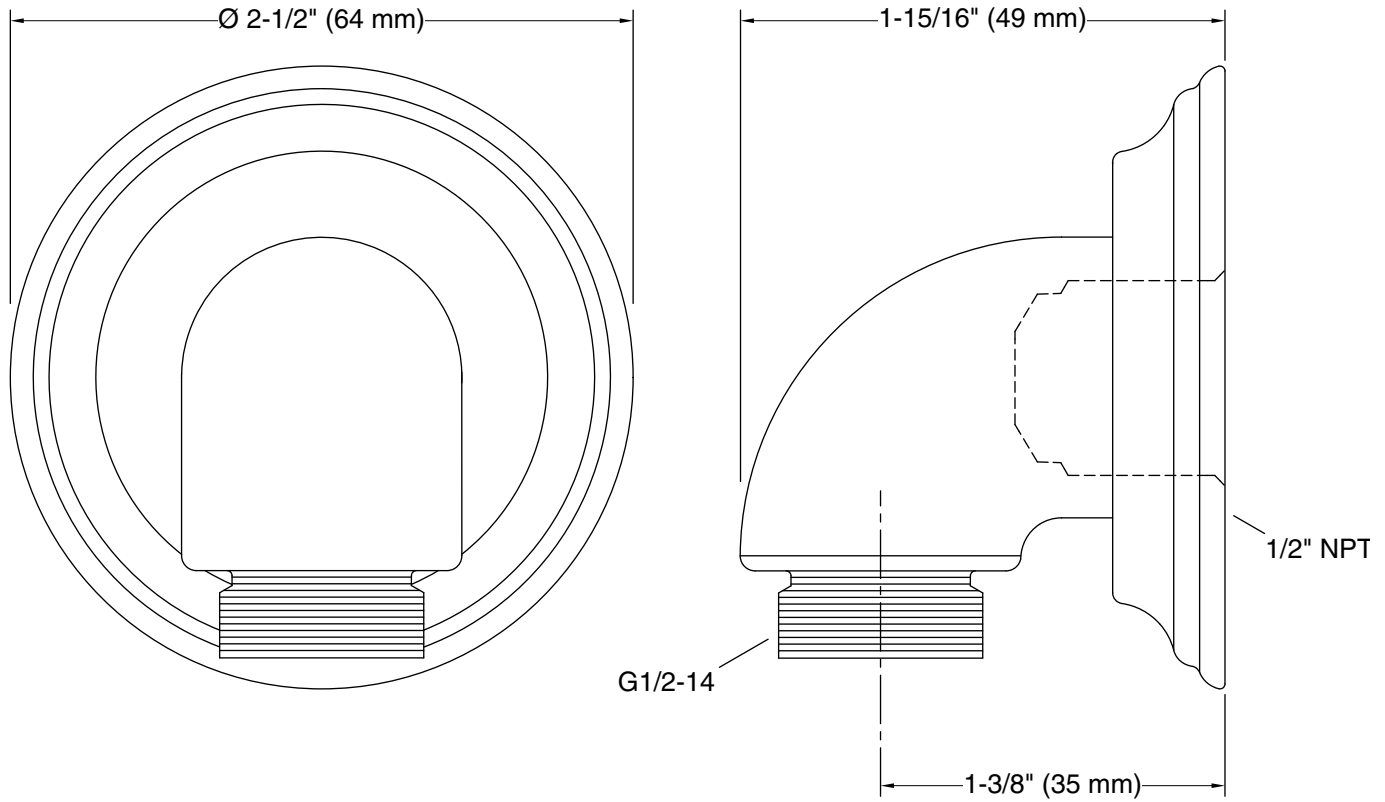

Features

- For use with a handshower and hose (sold separately).
- Includes check valve for backflow prevention.
- Coordinates with Bancroft and Devonshire faucets and accessories.

Material

- Brass.
- KOHLER finishes resist corrosion and tarnishing.

Technical Information

All product dimensions are nominal.

Notes

Install this product according to the installation instructions.