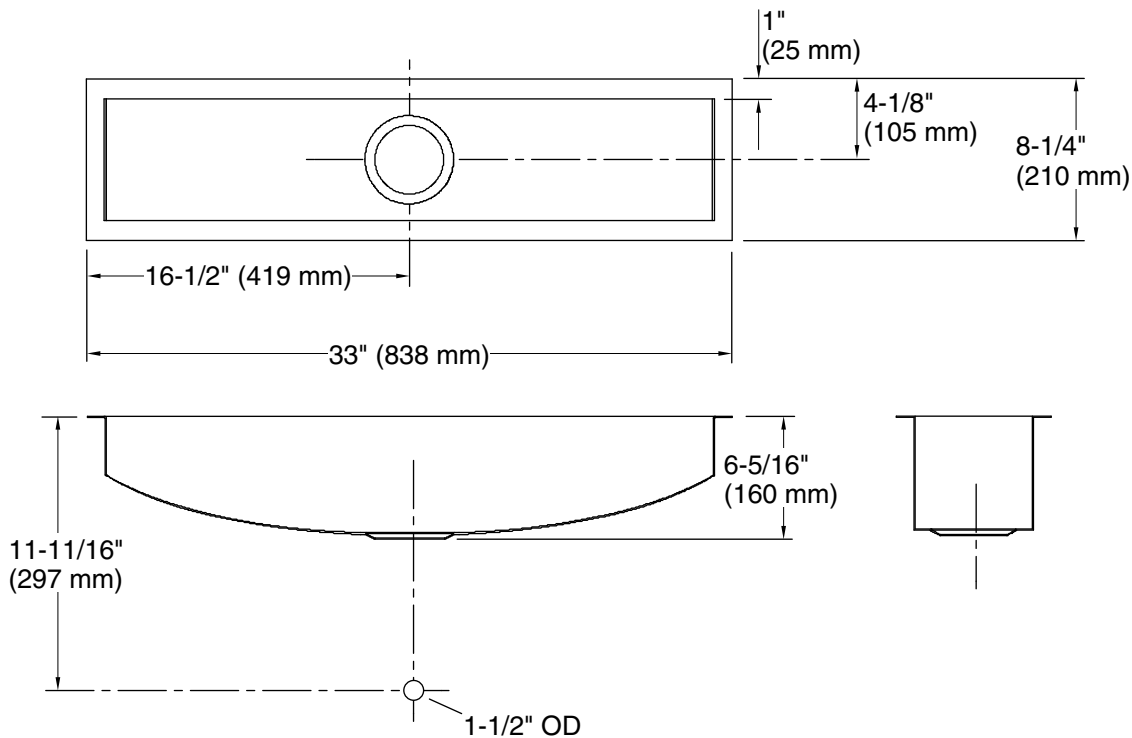

### Included Components

Product consists of:

- K-3127 Storage Basket
- K-3136 Sink Rack
- 91915 Hardware Kit

ADA

## Technical Information

All product dimensions are nominal.

Bowl configuration:	Single
Installation:	Under-mount
Min. base cabinet width:	36" (914 mm)
Bowl area (Only):	Length: 31" (787 mm) Width: 6-1/4" (159 mm) Bowl depth: 6-5/16" (160 mm)
Drain hole:	3-5/8" (92 mm)
Template:	1022025-7, required, included