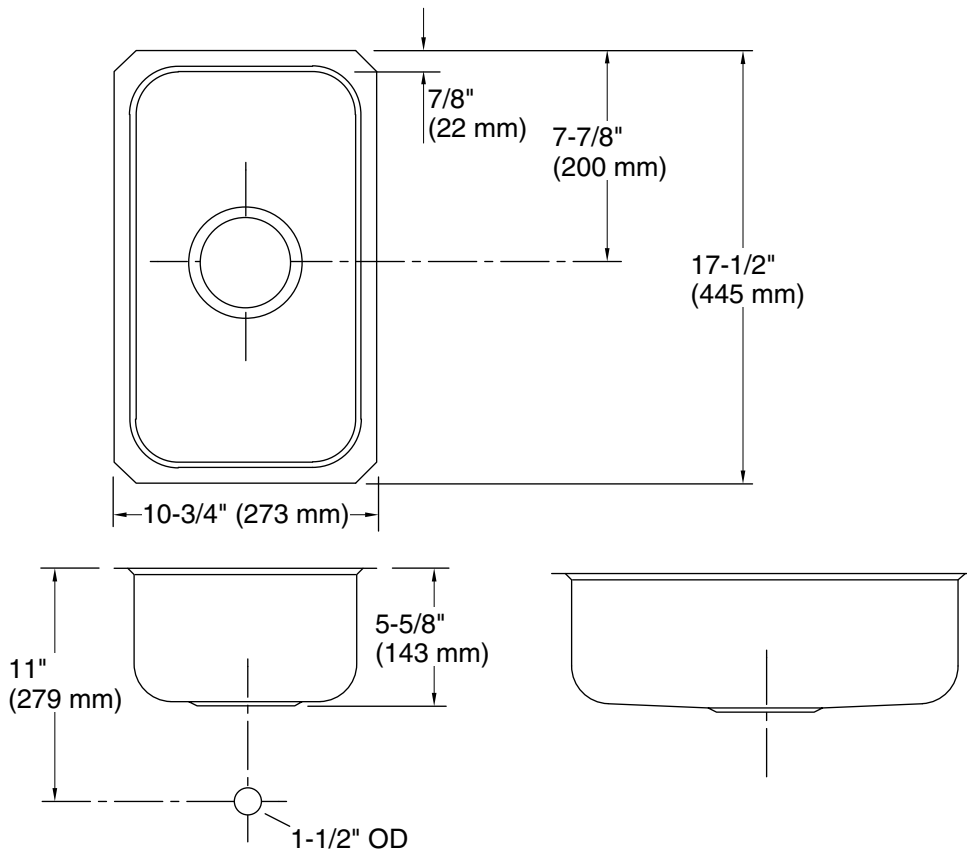

Undertone®
Under-Mount Kitchen Sink
K-3333

Features

- 15-inch minimum base cabinet width.
- Single bowl.
- 5-1/2-inch depth.
- No faucet holes.
- SilentShield® sound-absorption technology offers quieter performance.
- Includes installation hardware.

Technical Information

All product dimensions are nominal.

Bowl configuration:	Single
Installation:	Under-mount
Min. base cabinet width:	15" (381 mm)
Bowl area (Only):	Length: 9" (229 mm) Width: 15-3/4" (400 mm) Bowl depth: 5-1/2" (140 mm)
Drain hole:	3-5/8" (92 mm)
Template:	113194-7, required, included